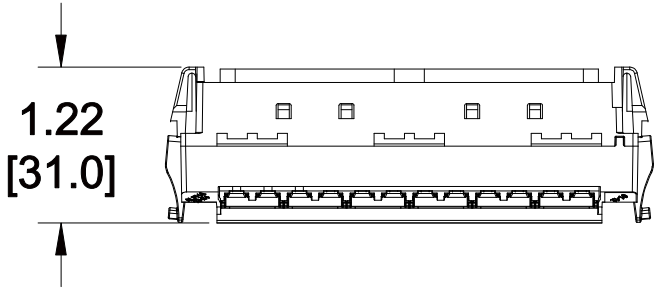

MATERIAL ID	DESCRIPTION
760216762	SYSTIMAX 360 DISTRIBUTION PANEL 12LC APC LazrSPEED® GREEN

NOTES:

- SEE SYSTIMAX CATALOG FOR PART NUMBER SUFFIXES TO INDICATE COLOR/PKG.
- SEE SYSTIMAX CATALOG FOR COMPLETE LIST OF PARTS RELATED TO THE USE OF THIS PRODUCT.
- DIMENSIONS ARE IN INCHES[MM].
- PART INCLUDES:
(1) ASSEMBLY, DISTRIBUTION PANEL

360DPis-24LCA-SM	
COMMScope, INC OF NORTH CAROLINA	
SYSTIMAX® SOLUTIONS	
DRAWN BY TZ	DWG NO 760216762

REV	DATE	ECR	DESCRIPTION	APPROVED BY
1	06/08/15		INITIAL ISSUE	PT