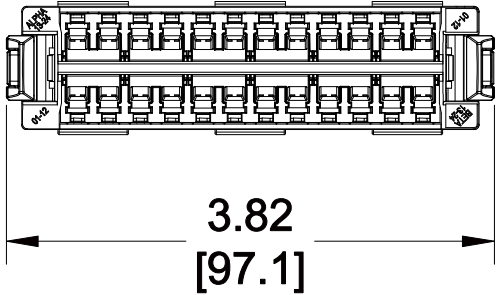

MATERIAL ID	DESCRIPTION
760216762	SYSTIMAX 360 DISTRIBUTION PANEL 12LC APC LazrSPEED® GREEN

NOTES:

- SEE SYSTIMAX CATALOG FOR PART NUMBER SUFFIXES TO INDICATE COLOR/PKG.
- SEE SYSTIMAX CATALOG FOR COMPLETE LIST OF PARTS RELATED TO THE USE OF THIS PRODUCT.
- DIMENSIONS ARE IN INCHES[MM].
- PART INCLUDES:
(1) ASSEMBLY, DISTRIBUTION PANEL

360DPis-24LCA-SM	
COMMScope, INC OF NORTH CAROLINA	
SYSTIMAX® SOLUTIONS	
DRAWN BY TZ	DWG NO 760216762

REV	DATE	ECR	DESCRIPTION	APPROVED BY
1	06/08/15		INITIAL ISSUE	PT