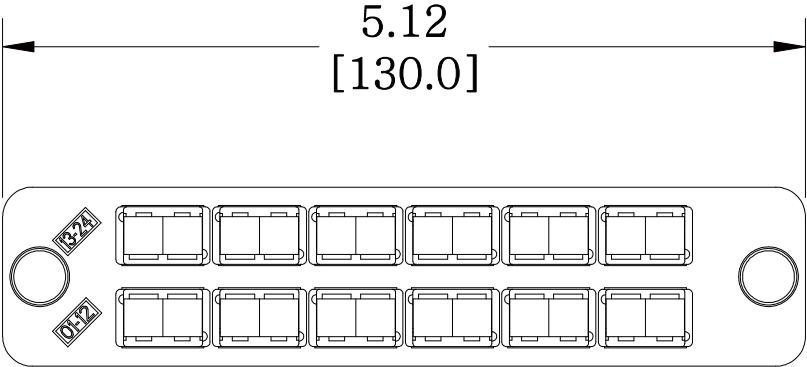

MATERIAL ID	DESCRIPTION
760148189	OptiSPEED® LC 24 FIBER, DUPLEX, BLACK PANEL, BEIGE, NO SHUTTER, SINGLE PACK

NOTES:

1. SEE UNIPRISE CATALOG FOR PART NUMBER SUFFIXES TO INDICATE COLOR/PKG.
2. SEE UNIPRISE CATALOG FOR COMPLETE LIST OF PARTS RELATED TO THE USE OF THIS PRODUCT.
3. DIMENSIONS IN PARENTHESES ARE IN METRIC.
4. PART INCLUDES:
 (1) PANEL, 24 LC, BLACK
 (12) ADAPTER, DUPLEX LC, BEIGE