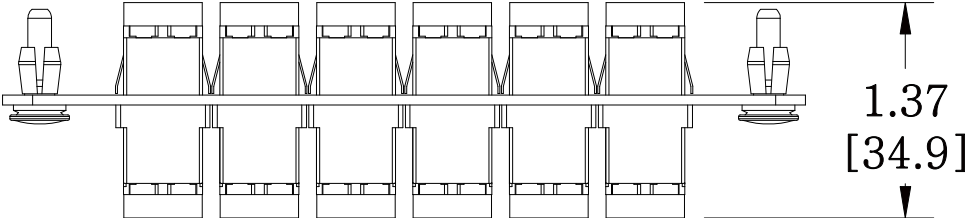

MATERIAL ID	DESCRIPTION
760148189	OptiSPEED® LC 24 FIBER, DUPLEX, BLACK PANEL, BEIGE, NO SHUTTER, SINGLE PACK

NOTES:

1. SEE UNIPRISE CATALOG FOR PART NUMBER SUFFIXES TO INDICATE COLOR/PKG.
2. SEE UNIPRISE CATALOG FOR COMPLETE LIST OF PARTS RELATED TO THE USE OF THIS PRODUCT.
3. DIMENSIONS IN PARENTHESES ARE IN METRIC.
4. PART INCLUDES:
 (1) PANEL, 24 LC, BLACK
 (12) ADAPTER, DUPLEX LC, BEIGE