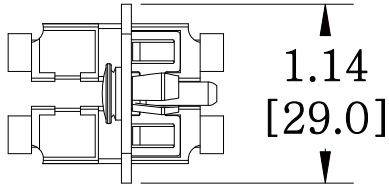

MATERIAL ID	DESCRIPTION
760148189	OptiSPEED® LC 24 FIBER, DUPLEX, BLACK PANEL, BEIGE, NO SHUTTER, SINGLE PACK

NOTES:

1. SEE UNIPRISE CATALOG FOR PART NUMBER SUFFIXES TO INDICATE COLOR/PKG.
2. SEE UNIPRISE CATALOG FOR COMPLETE LIST OF PARTS RELATED TO THE USE OF THIS PRODUCT.
3. DIMENSIONS IN PARENTHESES ARE IN METRIC.
4. PART INCLUDES:
 (1) PANEL, 24 LC, BLACK
 (12) ADAPTER, DUPLEX LC, BEIGE