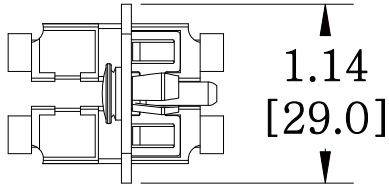

MATERIAL ID	DESCRIPTION
760148171	LazrSPEED® LC 24 FIBER, DUPLEX, BLACK PANEL, AQUA, NO SHUTTER, SINGLE PACK

NOTES:

1. SEE UNIPRISE CATALOG FOR PART NUMBER SUFFIXES TO INDICATE COLOR/PKG.
2. SEE UNIPRISE CATALOG FOR COMPLETE LIST OF PARTS RELATED TO THE USE OF THIS PRODUCT.
3. DIMENSIONS IN PARENTHESES ARE IN METRIC.
4. PART INCLUDES:  
 (1) PANEL, 24 LC, BLACK  
 (12) ADAPTER, DUPLEX LC, AQUA