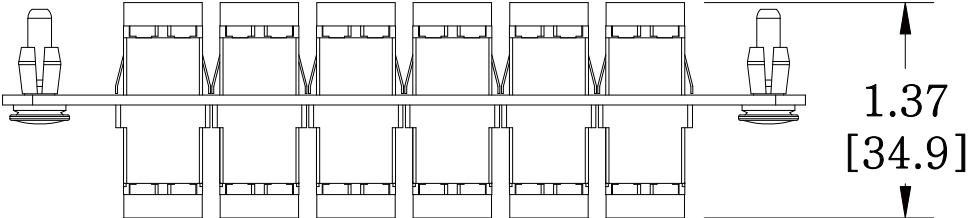

MATERIAL ID	DESCRIPTION
760148171	LazrSPEED® LC 24 FIBER, DUPLEX, BLACK PANEL, AQUA, NO SHUTTER, SINGLE PACK

NOTES:

1. SEE UNIPRISE CATALOG FOR PART NUMBER SUFFIXES TO INDICATE COLOR/PKG.
2. SEE UNIPRISE CATALOG FOR COMPLETE LIST OF PARTS RELATED TO THE USE OF THIS PRODUCT.
3. DIMENSIONS IN PARENTHESES ARE IN METRIC.
4. PART INCLUDES:  
 (1) PANEL, 24 LC, BLACK  
 (12) ADAPTER, DUPLEX LC, AQUA