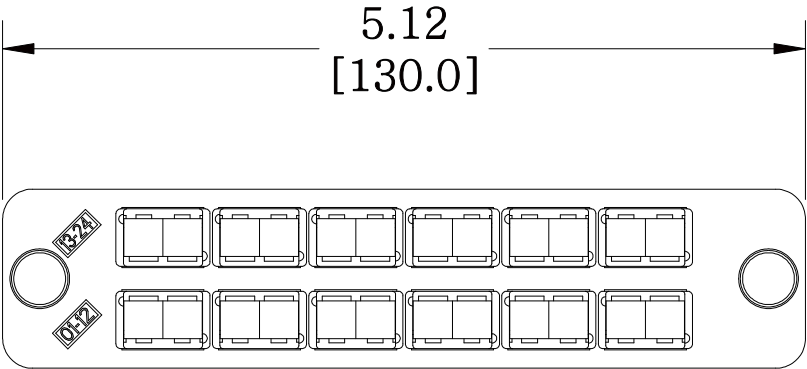

MATERIAL ID	DESCRIPTION
760148171	LazrSPEED® LC 24 FIBER, DUPLEX, BLACK PANEL, AQUA, NO SHUTTER, SINGLE PACK

NOTES:

1. SEE UNIPRISE CATALOG FOR PART NUMBER SUFFIXES TO INDICATE COLOR/PKG.
2. SEE UNIPRISE CATALOG FOR COMPLETE LIST OF PARTS RELATED TO THE USE OF THIS PRODUCT.
3. DIMENSIONS IN PARENTHESES ARE IN METRIC.
4. PART INCLUDES:  
 (1) PANEL, 24 LC, BLACK  
 (12) ADAPTER, DUPLEX LC, AQUA