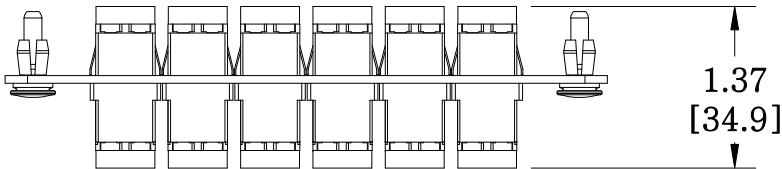

MATERIAL ID	DESCRIPTION
760147876	PANEL (1U,2U,4U), BLACK, WITH 12 DUPLEX KEYED ADAPTERS, NO SHUTTER AQUA

NOTES:

- SEE UNIPRISE CATALOG FOR PART NUMBER SUFFIXES TO INDICATE COLOR/PKG.
- SEE UNIPRISE CATALOG FOR COMPLETE LIST OF PARTS RELATED TO THE USE OF THIS PRODUCT.
- DIMENSIONS IN PARENTHESES ARE IN METRIC.
- PART INCLUDES:
 (1) PANEL, 24 LC, BLACK
 (12) ADAPTER SUBASSY (AQUA), TYCO PN 1918579-6