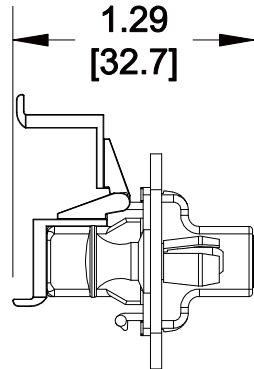

MATERIAL ID	DESCRIPTION
760147652	TeraSPEED® ANGLED SC, 6 FIBER, GANGED GREEN ADAPTER, BLACK PANEL, SINGLE PACK, ZIRCONIA SLEEVE

**NOTES:**

- SEE UNIPRISE CATALOG FOR PART NUMBER SUFFIXES TO INDICATE COLOR/PKG.
- SEE UNIPRISE CATALOG FOR COMPLETE LIST OF PARTS RELATED TO THE USE OF THIS PRODUCT.
- DIMENSIONS IN PARENTHESES ARE IN METRIC.
- PART INCLUDES:  
 (1) PANEL  
 (1) SC GANGED ADAPTER ASSY