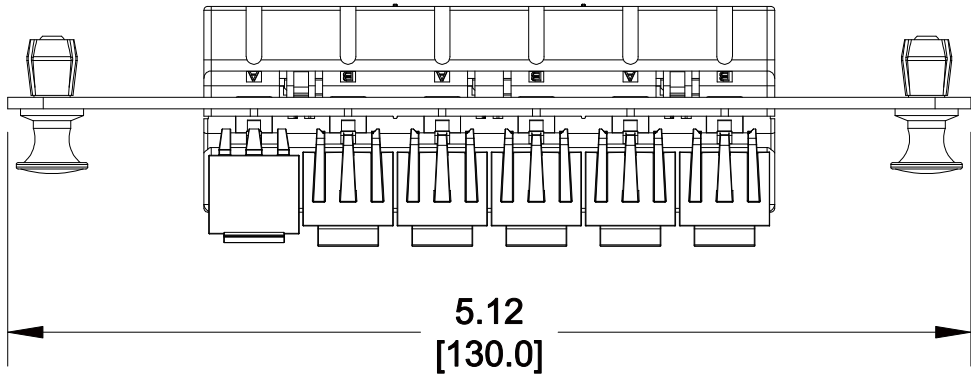

MATERIAL ID	DESCRIPTION
760147652	TeraSPEED® ANGLED SC, 6 FIBER, GANGED GREEN ADAPTER, BLACK PANEL, SINGLE PACK, ZIRCONIA SLEEVE

**NOTES:**

- SEE UNIPRISE CATALOG FOR PART NUMBER SUFFIXES TO INDICATE COLOR/PKG.
- SEE UNIPRISE CATALOG FOR COMPLETE LIST OF PARTS RELATED TO THE USE OF THIS PRODUCT.
- DIMENSIONS IN PARENTHESES ARE IN METRIC.
- PART INCLUDES:  
 (1) PANEL  
 (1) SC GANGED ADAPTER ASSY