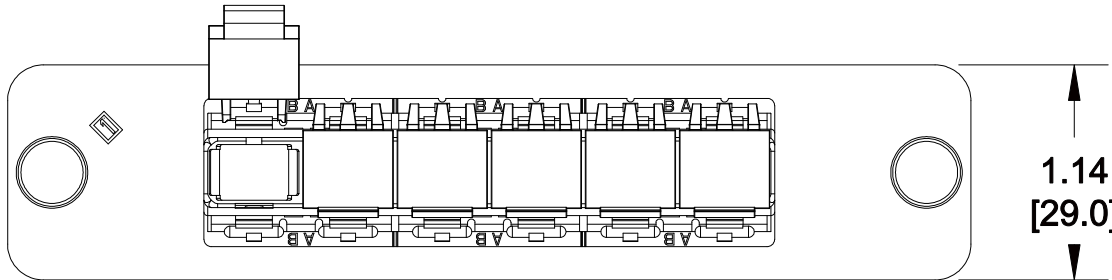

MATERIAL ID	DESCRIPTION
760147652	TeraSPEED® ANGLED SC, 6 FIBER, GANGED GREEN ADAPTER, BLACK PANEL, SINGLE PACK, ZIRCONIA SLEEVE

**NOTES:**

- SEE UNIPRISE CATALOG FOR PART NUMBER SUFFIXES TO INDICATE COLOR/PKG.
- SEE UNIPRISE CATALOG FOR COMPLETE LIST OF PARTS RELATED TO THE USE OF THIS PRODUCT.
- DIMENSIONS IN PARENTHESES ARE IN METRIC.
- PART INCLUDES:  
 (1) PANEL  
 (1) SC GANGED ADAPTER ASSY