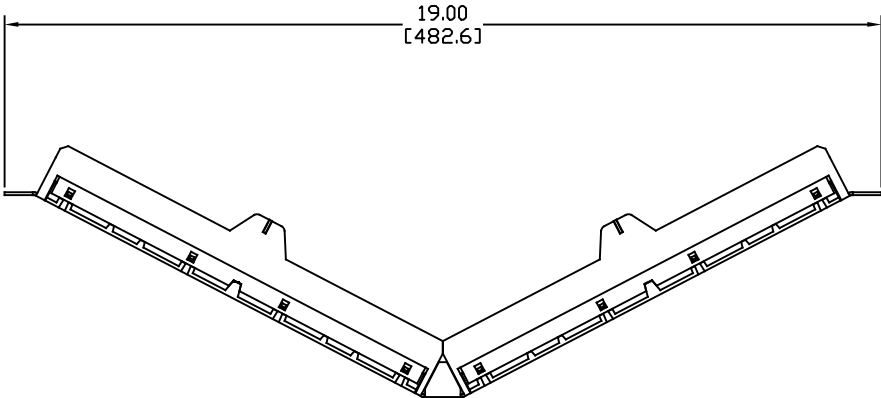

MATERIAL ID	DESCRIPTION
760118349	U/UTP ANGLED SINGLE-ROW MODULAR PANEL 24 PORT (MGS400/500/600)

NOTES:

- SEE COMMSCOPE CATALOG FOR PART NUMBER SUFFIXES TO INDICATE COLOR/PKG.
- SEE COMMSCOPE CATALOG FOR COMPLETE LIST OF PARTS RELATED TO THE USE OF THIS PRODUCT.
- DIMENSIONS IN PARENTHESES ARE IN METRIC.
- PART INCLUDES:  
 (1) U/UTP ANGLED SINGLE-ROW MODULAR PANEL 24 PORT ASSEMBLY  
 (24) CAP, ASSY, MGS, SHIELD  
 (4) SCREW, COMBO HD, MACHINE, #12-24 X 0.50"