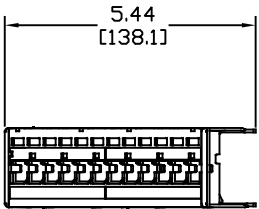

MATERIAL ID	DESCRIPTION
760118349	U/UTP ANGLED SINGLE-ROW MODULAR PANEL 24 PORT (MGS400/500/600)

NOTES:

- SEE COMMSCOPE CATALOG FOR PART NUMBER SUFFIXES TO INDICATE COLOR/PKG.
- SEE COMMSCOPE CATALOG FOR COMPLETE LIST OF PARTS RELATED TO THE USE OF THIS PRODUCT.
- DIMENSIONS IN PARENTHESES ARE IN METRIC.
- PART INCLUDES:  
 (1) U/UTP ANGLED SINGLE-ROW MODULAR PANEL 24 PORT ASSEMBLY  
 (24) CAP, ASSY, MGS, SHIELD  
 (4) SCREW, COMBO HD, MACHINE, #12-24 X 0.50"