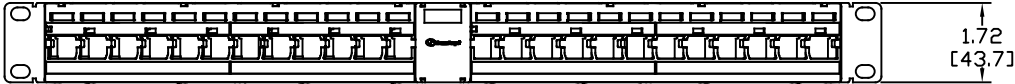

MATERIAL ID	DESCRIPTION
760118349	U/UTP ANGLED SINGLE-ROW MODULAR PANEL 24 PORT (MGS400/500/600)

NOTES:

- SEE COMMSCOPE CATALOG FOR PART NUMBER SUFFIXES TO INDICATE COLOR/PKG.
- SEE COMMSCOPE CATALOG FOR COMPLETE LIST OF PARTS RELATED TO THE USE OF THIS PRODUCT.
- DIMENSIONS IN PARENTHESES ARE IN METRIC.
- PART INCLUDES:  
 (1) U/UTP ANGLED SINGLE-ROW MODULAR PANEL 24 PORT ASSEMBLY  
 (24) CAP, ASSY, MGS, SHIELD  
 (4) SCREW, COMBO HD, MACHINE, #12-24 X 0.50"