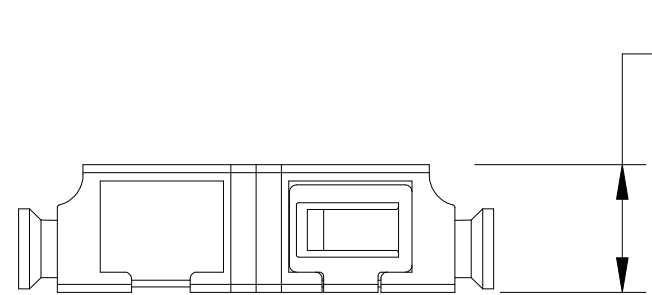

1.37  
[34.8]

0.61  
[15.5]

0.37  
[9.4]

MATERIAL ID	DESCRIPTION
760113175	TeraSPEED® LC-APC DUPLEX LOW PROFILE ADAPTER, GREEN, 50 BULK PACK

NOTES:

1. SEE COMMSCOPE CATALOG FOR PART NUMBER SUFFIXES TO INDICATE COLOR/PKG.
2. SEE COMMSCOPE CATALOG FOR COMPLETE LIST OF PARTS RELATED TO THE USE OF THIS PRODUCT.
3. DIMENSIONS IN PARENTHESES ARE IN METRIC.
4. PART INCLUDES:  
(50) ADAPTER