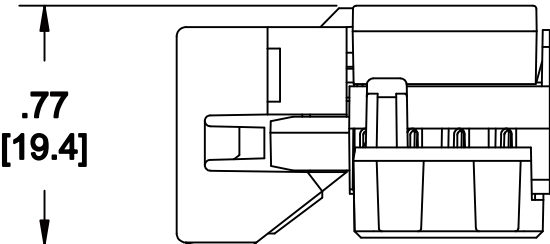

MATERIAL ID	DESCRIPTION
760110981	GigaSPEED® X10D MGS600 SERIES INFORMATION OUTLET, BLUE

**NOTES:**

1. SEE SYSTIMAX CATALOG FOR PART NUMBER SUFFIXES TO INDICATE COLOR/PKG.
2. SEE SYSTIMAX CATALOG FOR COMPLETE LIST OF PARTS RELATED TO THE USE OF THIS PRODUCT.
3. DIMENSIONS IN PARENTHESSES ARE IN METRIC.
4. PART INCLUDES:  
(1) MODULE