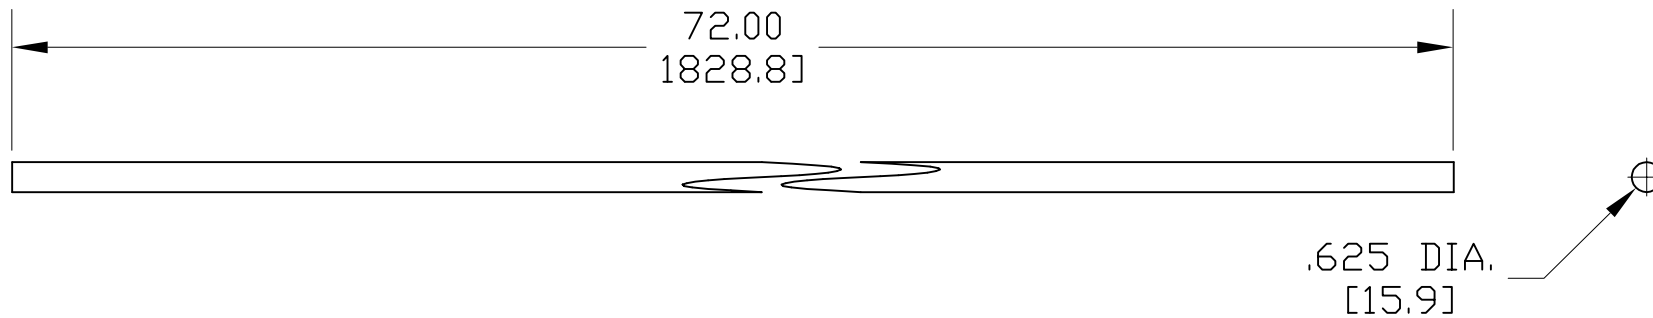

MATERIAL ID	DESCRIPTION	WEIGHT (lbs.)
760084061	LADDER RACK, 5/8-11UNC THREADED ROD, 6'L	7

NOTES:

1. SEE COMMSCOPE CATALOG FOR PART NUMBER SUFFIXES TO INDICATE COLOR/PKG.
2. SEE COMMSCOPE CATALOG FOR COMPLETE LIST OF PARTS RELATED TO THE USE OF THIS PRODUCT.
3. DIMENSIONS IN PARENTHESSES ARE IN METRIC.
4. PART INCLUDES:
(1) THREADED ROD

CRTR625-6L	
COMMSCOPE, INC HICKORY, NORTH CAROLINA	
DRAWN BY SEW	DWG NO. 760084061
DATE 2/13/08	

REV	DATE	ECR	DESCRIPTION	BY
1	2/13/08		INITIAL ISSUE	TWL