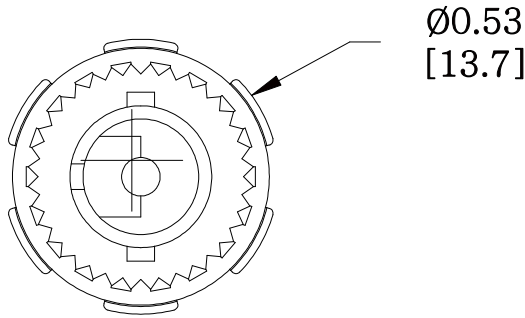

MATERIAL ID	DESCRIPTION
760000638	TeraSPEED® ST SIMPLEX ADAPTER, CIRCULAR MOUNTING NUT, SINGLE PACK

NOTES:

- SEE COMMSCOPE CATALOG FOR PART NUMBER SUFFIXES TO INDICATE COLOR/PKG.
- SEE COMMSCOPE CATALOG FOR COMPLETE LIST OF PARTS RELATED TO THE USE OF THIS PRODUCT.
- DIMENSIONS IN PARENTHESES ARE IN METRIC.
- PART INCLUDES:
(1) ADAPTER, ST, COMPONENTS