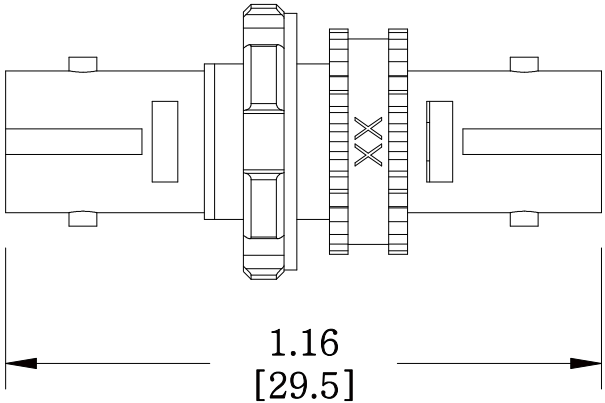

MATERIAL ID	DESCRIPTION
760000638	TeraSPEED® ST SIMPLEX ADAPTER, CIRCULAR MOUNTING NUT, SINGLE PACK

NOTES:

- SEE COMMSCOPE CATALOG FOR PART NUMBER SUFFIXES TO INDICATE COLOR/PKG.
- SEE COMMSCOPE CATALOG FOR COMPLETE LIST OF PARTS RELATED TO THE USE OF THIS PRODUCT.
- DIMENSIONS IN PARENTHESES ARE IN METRIC.
- PART INCLUDES:
(1) ADAPTER, ST, COMPONENTS