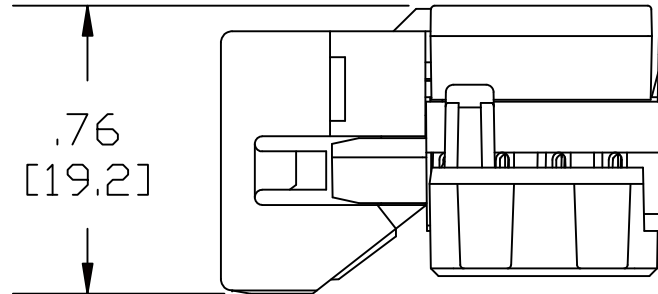

1.19
[30.2]

.83
[21.1]

.76
[19.2]

MATERIAL ID	DESCRIPTION
700206741	MGS400 INFORMATION OUTLET

NOTES:

1. SEE SYSTIMAX CATALOG FOR PART NUMBER SUFFIXES TO INDICATE COLOR/PKG.
2. SEE SYSTIMAX CATALOG FOR COMPLETE LIST OF PARTS RELATED TO THE USE OF THIS PRODUCT.
3. DIMENSIONS IN PARENTHESES ARE IN METRIC.
4. PART INCLUDES:
(1) MODULE