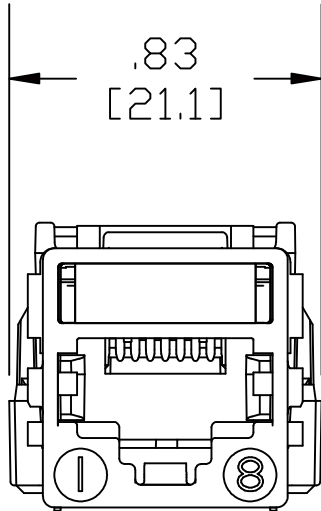

1.19
[30.2]

.83
[21.1]

.76
[19.2]

MATERIAL ID	DESCRIPTION
700206741	MGS400 INFORMATION OUTLET

NOTES:

1. SEE SYSTIMAX CATALOG FOR PART NUMBER SUFFIXES TO INDICATE COLOR/PKG.
2. SEE SYSTIMAX CATALOG FOR COMPLETE LIST OF PARTS RELATED TO THE USE OF THIS PRODUCT.
3. DIMENSIONS IN PARENTHESES ARE IN METRIC.
4. PART INCLUDES:
(1) MODULE

**MGS400 SERIES GigaSPEED® XL
INFORMATION OUTLET**

COMMSCOPE, INC HICKORY, NORTH CAROLINA

SYSTIMAX® SOLUTIONS

DRAWN BY

JW

DATE 2/9/2011

DWG NO. 700206741

REV	DATE	ECR	DESCRIPTION	BY
1	2/9/11		INITIAL ISSUE	