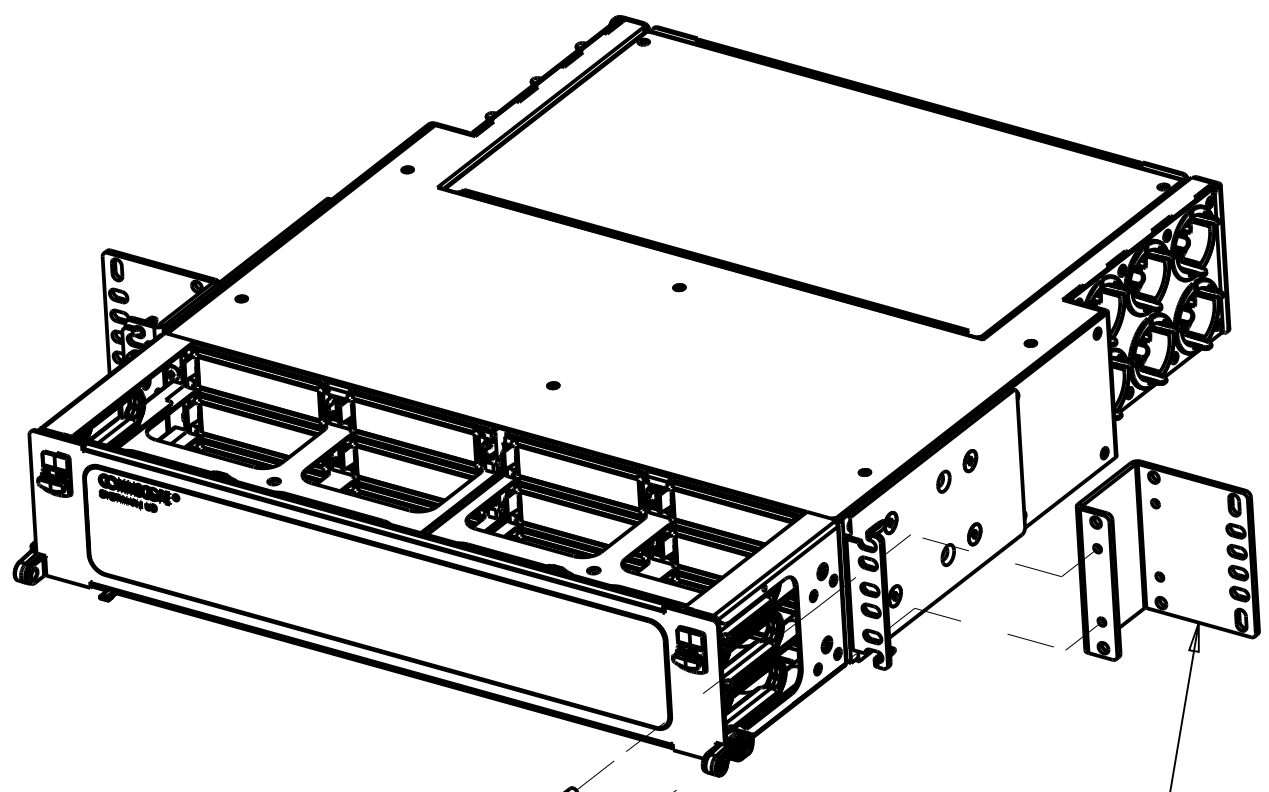

REV	MCO	DWN	DATE
A	8000024120	RCS	30-JUN-17

SCREWS, #12-24 x 3/4" (4)  
MOUNTING BRACKET (2)

1RU CHASSIS

7.8

SCREWS, #12-24 x 3/4" (4)  
MOUNTING BRACKET (2)

2RU CHASSIS

SCREWS, #12-24 x 3/4" (4)  
MOUNTING BRACKET (2)

4RU CHASSIS

INSTALLATION VIEWS

COMMSCOPE, INC.

HD-1U-23IN-KIT	760237718	A
HD-2U-23IN-KIT	760237719	A
HD-4U-23IN-KIT	760237721	A
PRODUCT CODE	MID / CATALOG #	REV

<small>© 2016 COMMSCOPE, INC. CONFIDENTIAL NOTICE: THESE DRAWINGS AND SPECIFICATIONS ARE THE PROPRIETARY PROPERTY OF COMMSCOPE, INC. AND MAY BE USED ONLY FOR THE SPECIFIC PURPOSE AUTHORIZED IN WRITING BY COMMSCOPE, INC.</small>	TITLE MNTG BRKT KIT	
	INSTALL DRAWING, 23", 1RU/2RU/4RU, 8" RECESS	
<small>ALL DIMS AND TOLERANCES .XX:±.XX ARE INCHES UNLESS .XXX:±.XXX OTHERWISE SPECIFIED ANGULAR:±N/A</small>	C SIZE	DRAWING NUMBER 660001164
DO NOT SCALE DRAWING	ENGR: D. JOHNSEN DWN: R. SCHOENFELDER	A REV SHT. 1 OF 1

DIMENSIONS IN INCHES  
THIRD ANGLE PROJECTION