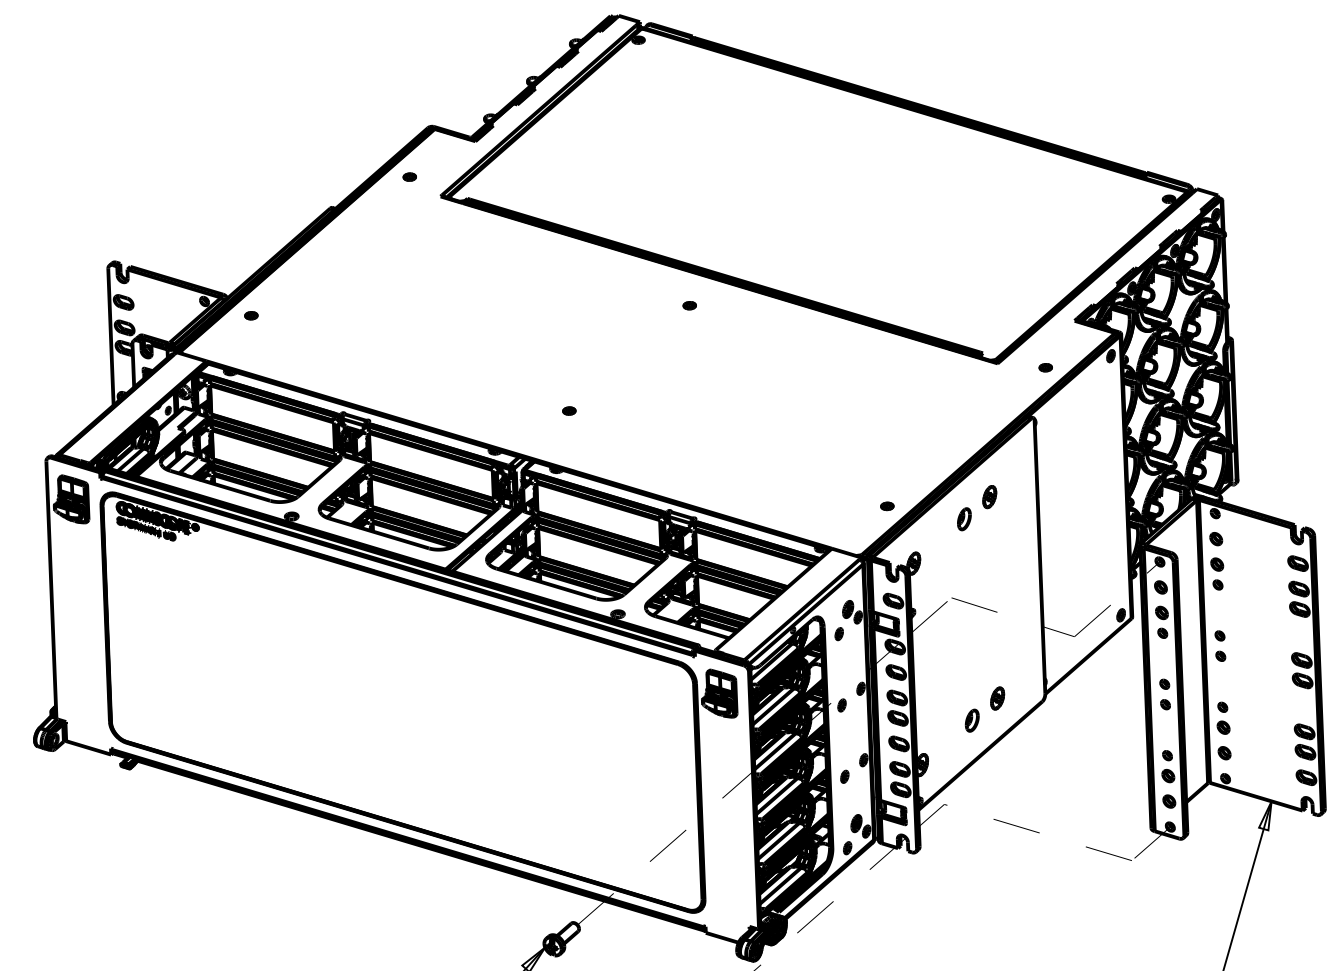

REV	MCO	DWN	DATE
A	8000024120	RCS	30-JUN-17

SCREWS, #12-24 x 3/4" (4)  
MOUNTING BRACKET (2)

1RU CHASSIS

7.8

SCREWS, #12-24 x 3/4" (4)  
MOUNTING BRACKET (2)

2RU CHASSIS

SCREWS, #12-24 x 3/4" (4)  
MOUNTING BRACKET (2)

4RU CHASSIS

INSTALLATION VIEWS

COMMSCOPE, INC.

HD-1U-23IN-KIT	760237718	A
HD-2U-23IN-KIT	760237719	A
HD-4U-23IN-KIT	760237721	A
PRODUCT CODE	MID / CATALOG #	REV

<small>© 2016 COMMSCOPE, INC. CONFIDENTIAL NOTICE: THESE DRAWINGS AND SPECIFICATIONS ARE THE PROPRIETARY PROPERTY OF COMMSCOPE, INC. AND MAY BE USED ONLY FOR THE SPECIFIC PURPOSE AUTHORIZED IN WRITING BY COMMSCOPE, INC.</small>	TITLE MNTG BRKT KIT	
	INSTALL DRAWING, 23", 1RU/2RU/4RU, 8" RECESS	
<small>ALL DIMS AND TOLERANCES .XX:±.XX ARE INCHES UNLESS .XXX:±.XXX OTHERWISE SPECIFIED ANGULAR:±N/A</small>	C SIZE	DRAWING NUMBER 660001164
DO NOT SCALE DRAWING	ENGR: D. JOHNSEN DWN: R. SCHOENFELDER	A REV SHT. 1 OF 1

DIMENSIONS IN INCHES  
THIRD ANGLE PROJECTION