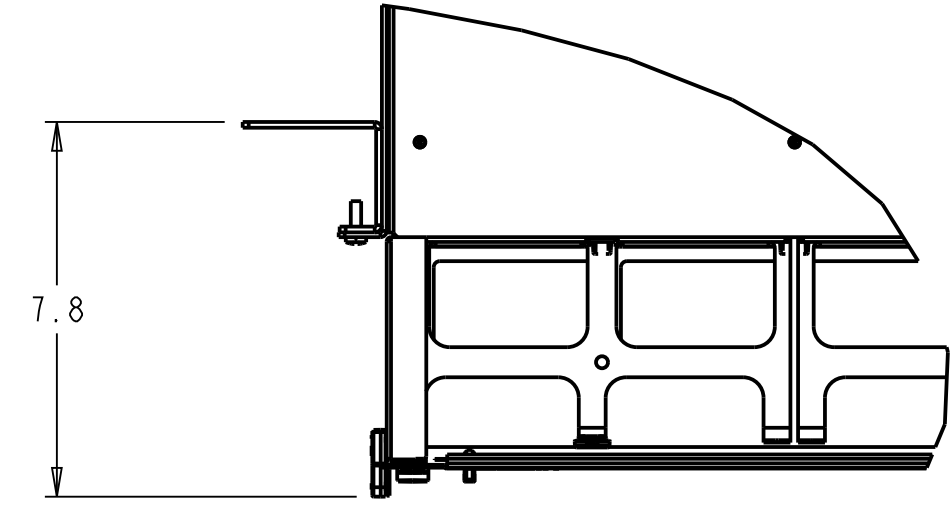

REV	MCO	DWN	DATE
A	8000024120	RCS	30-JUN-17

SCREWS, #12-24 x 3/4" (4)  
MOUNTING BRACKET (2)

1RU CHASSIS

7.8

SCREWS, #12-24 x 3/4" (4)  
MOUNTING BRACKET (2)

2RU CHASSIS

SCREWS, #12-24 x 3/4" (4)  
MOUNTING BRACKET (2)

4RU CHASSIS

INSTALLATION VIEWS

COMMSCOPE, INC.

HD-1U-23IN-KIT	760237718	A
HD-2U-23IN-KIT	760237719	A
HD-4U-23IN-KIT	760237721	A
PRODUCT CODE	MID / CATALOG #	REV

<small>© 2016 COMMSCOPE, INC. CONFIDENTIAL NOTICE: THESE DRAWINGS AND SPECIFICATIONS ARE THE PROPRIETARY PROPERTY OF COMMSCOPE, INC. AND MAY BE USED ONLY FOR THE SPECIFIC PURPOSE AUTHORIZED IN WRITING BY COMMSCOPE, INC.</small>	TITLE MNTG BRKT KIT	
	INSTALL DRAWING, 23", 1RU/2RU/4RU, 8" RECESS	
<small>ALL DIMS AND TOLERANCES .XX:±.XX ARE INCHES UNLESS .XXX:±.XXX OTHERWISE SPECIFIED ANGULAR:±N/A</small>	C SIZE	DRAWING NUMBER 660001164
DO NOT SCALE DRAWING	ENGR: D. JOHNSEN DWN: R. SCHOENFELDER	A REV SHT. 1 OF 1

DIMENSIONS IN INCHES  
THIRD ANGLE PROJECTION