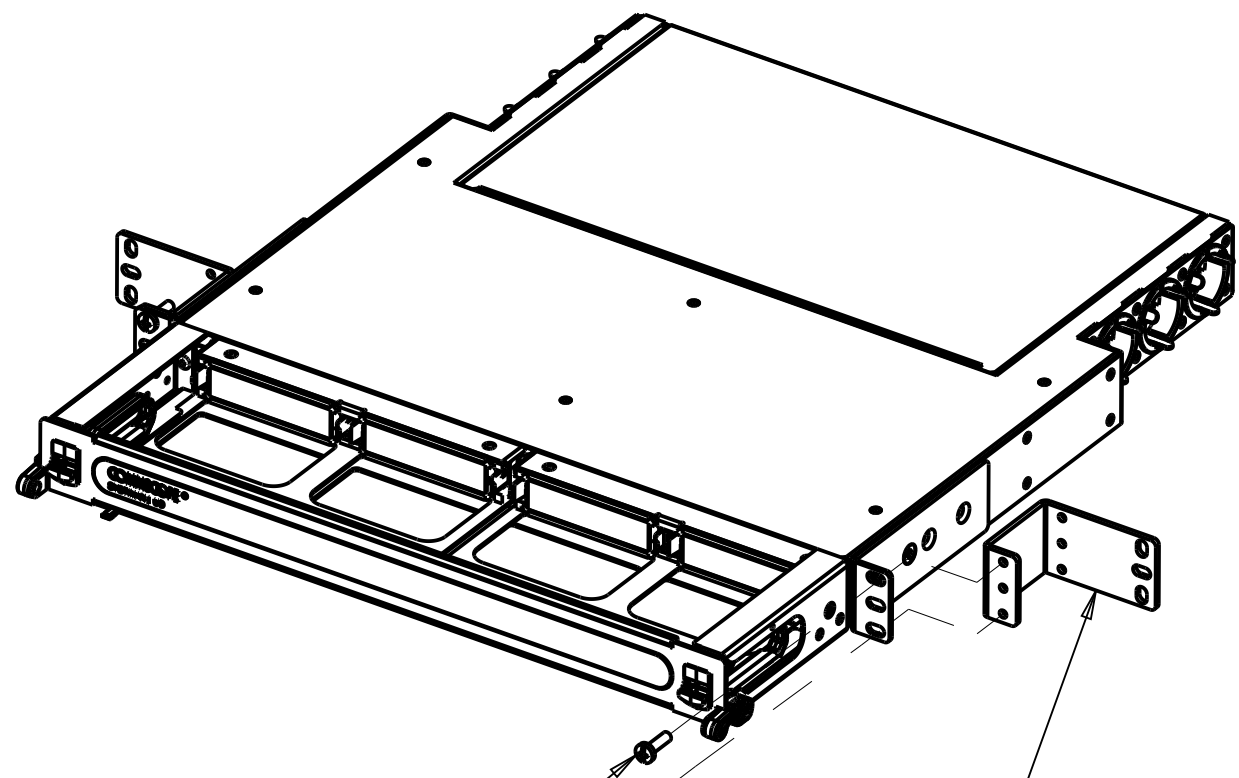

REV	MCO	DWN	DATE
A	8000024120	RCS	30-JUN-17

SCREWS, #12-24 x 3/4" (4)  
MOUNTING BRACKET (2)

1RU CHASSIS

7.8

SCREWS, #12-24 x 3/4" (4)  
MOUNTING BRACKET (2)

2RU CHASSIS

SCREWS, #12-24 x 3/4" (4)  
MOUNTING BRACKET (2)

4RU CHASSIS

INSTALLATION VIEWS

COMMSCOPE, INC.

HD-1U-23IN-KIT	760237718	A
HD-2U-23IN-KIT	760237719	A
HD-4U-23IN-KIT	760237721	A
PRODUCT CODE	MID / CATALOG #	REV

<small>© 2016 COMMSCOPE, INC. CONFIDENTIAL NOTICE: THESE DRAWINGS AND SPECIFICATIONS ARE THE PROPRIETARY PROPERTY OF COMMSCOPE, INC. AND MAY BE USED ONLY FOR THE SPECIFIC PURPOSE AUTHORIZED IN WRITING BY COMMSCOPE, INC.</small>	TITLE MNTG BRKT KIT	
	INSTALL DRAWING, 23", 1RU/2RU/4RU, 8" RECESS	
<small>ALL DIMS AND TOLERANCES .XX:±.XX ARE INCHES UNLESS .XXX:±.XXX OTHERWISE SPECIFIED ANGULAR:±N/A</small>	C SIZE	DRAWING NUMBER 660001164
DO NOT SCALE DRAWING	ENGR: D. JOHNSEN DWN: R. SCHOENFELDER	A REV SHT. 1 OF 1

DIMENSIONS IN INCHES  
THIRD ANGLE PROJECTION