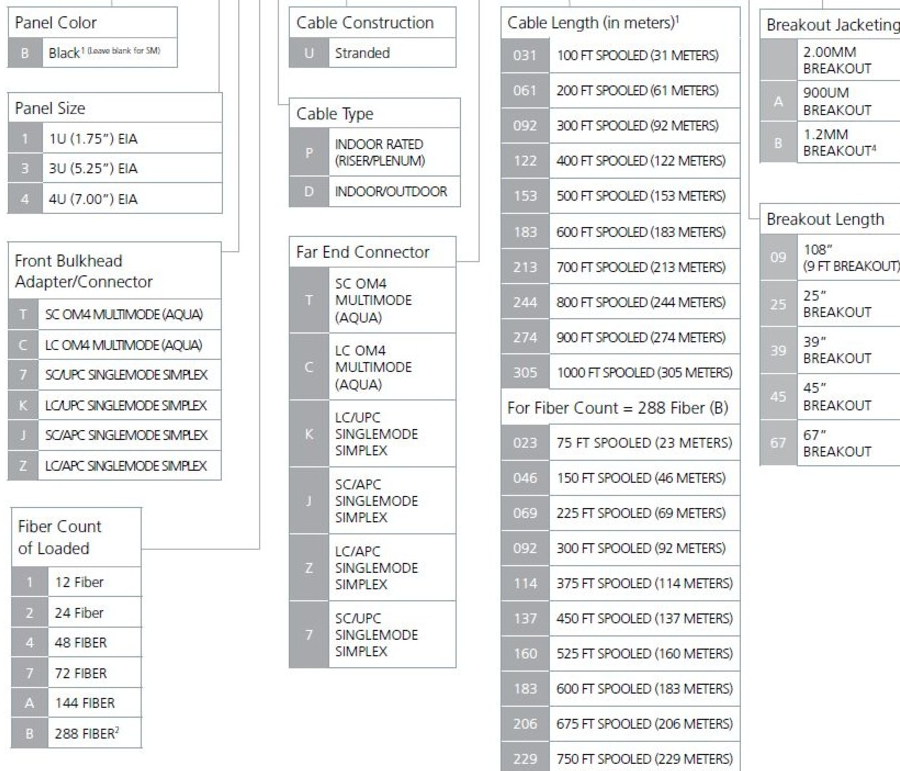

RCP-4ZBPUZ04667B

RapidFiber® Termination Panel, 288-Position 4RU, singlemode, LC/APC to LC/APC breakouts, 4.6m cable with 67 inch breakout length and 1.2mm Breakout Jacketing

Product Classification

Regional Availability	Latin America North America
Portfolio	CommScope®
Product Type	Fiber patch panel, with rapid cable
Product Brand	RapidFiber®
Product Series	RCP

General Specifications

Functionality	Patching
Body Style	Symmetrical
Cable Exit Location	Rear, left side
Cable Stub Type	IFC, stranded
Color	Putty white
Door Type, front	Hinged Slide latch Transparent
Growth Configuration	Fully loaded
Interface, front	LC/APC
Interface, rear	LC/APC
Patch Cord Entry Location	Front, left side Front, right side
Rack Type	EIA 19 in EIA 23 in
Rack Units	4
Shelf Movement	Sliding
Total Fibers, quantity	288
Total Ports, quantity	288
Transmission Standards	IEC 60794-2 ISO/IEC 11801 TIA/EIA-568-B.3

Dimensions

Height	177.8 mm 7 in
---------------	-----------------

RCP-4ZBPUZ04667B

Width	482.6 mm 19 in
Depth	381 mm 15 in
Breakout Length	67 in

Ordering Tree

RCP X - X X X X U X X X X X X X

ONLY FOR MULTIMODE VERSION.¹
 ONLY AVAILABLE IN RISER/PLENUM (P) CABLE TYPE²
 RAPID PANEL IS DESIGNED AND QUALIFIED FOR UP TO 1000' (305 METERS) OF CABLE.³
 ONLY AVAILABLE IN LC288 4RU⁴

Material Specifications

Finish	Powder coated
Material Type	Steel

Optical Specifications

Fiber Mode	Singlemode
Fiber Type	G.652.D G.657.A2/B2

RCP-4ZBPUZ04667B

Environmental Specifications

Operating Temperature	-5 °C to +55 °C (+23 °F to +131 °F)
Storage Temperature	-40 °C to +70 °C (-40 °F to +158 °F)
Relative Humidity	5%–85%, non-condensing
Qualification Standards	NEBS Level 3 Telcordia GR-1435 Telcordia GR-326 Telcordia GR-409 UL 1863