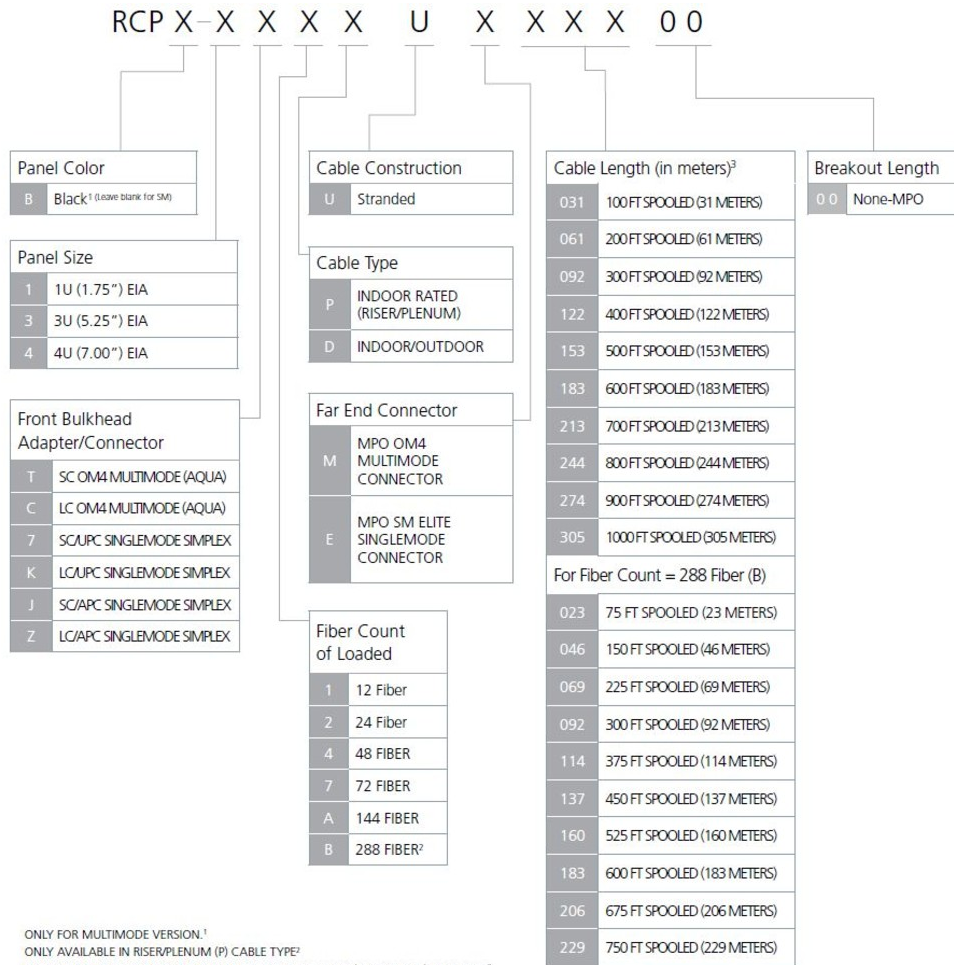

RCP-4KBPUE06900

Height	177.8 mm | 7 in
Width	482.6 mm | 19 in
Depth	381 mm | 15 in

Ordering Tree

Material Specifications

Finish	Powder coated
Material Type	Steel

Optical Specifications

Fiber Mode	Singlemode
Fiber Type	G.652.D | G.657.A2/B2