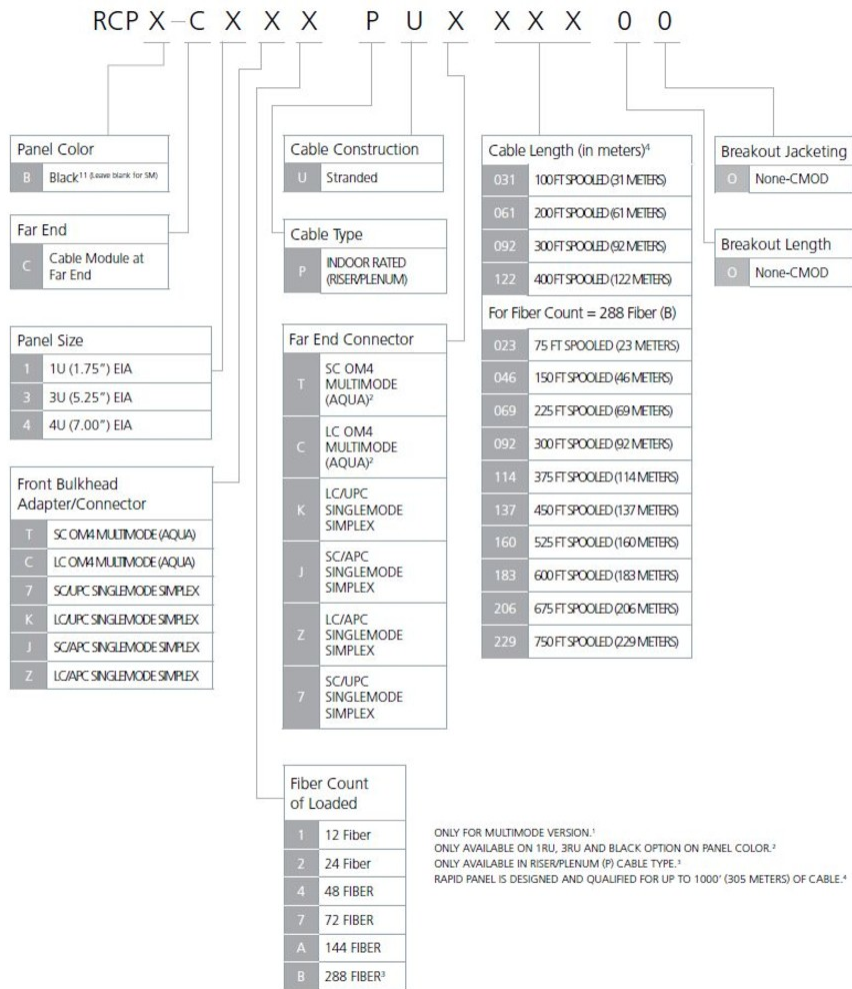

# RCP-C4KBPUK09200

---

RapidFiber® Termination Panel, 288-Position 4RU, singlemode, LC/UPC to LC/UPC CMOD, 92m

## Dimensions

<b>Height</b>	177.8 mm   7 in
---------------	-----------------

# RCP-C4KBPUK09200

**Width** 482.6 mm | 19 in

**Depth** 381 mm | 15 in

## Ordering Tree