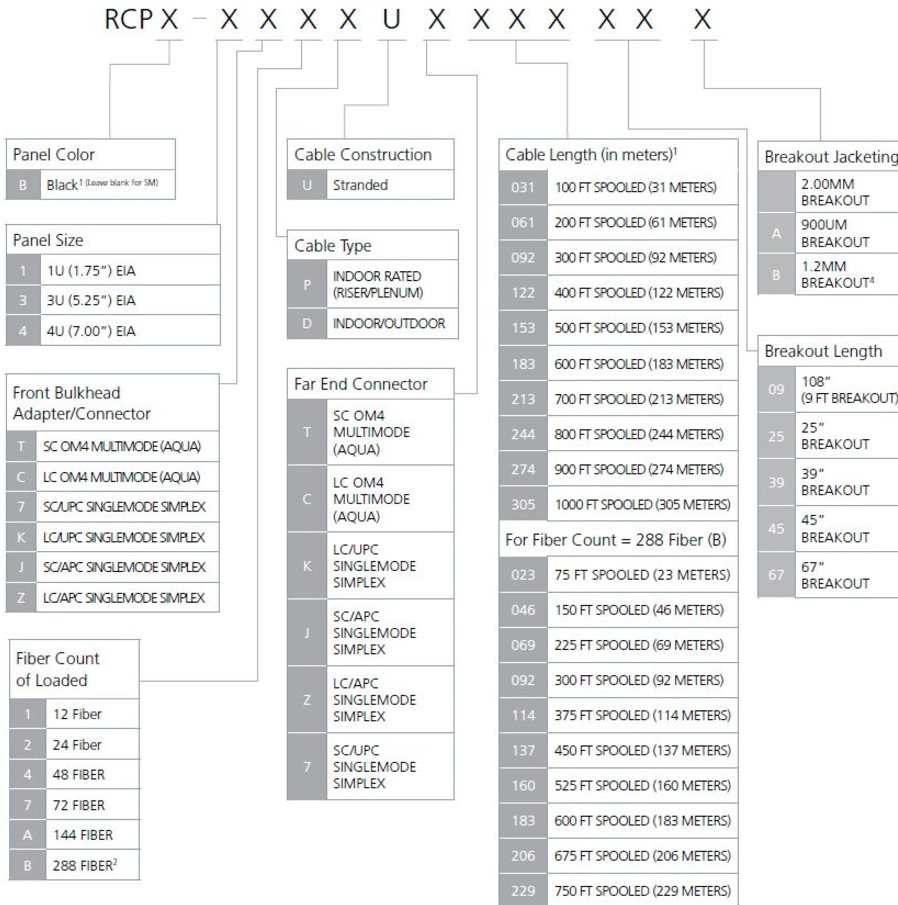

RCP-4ZBPUZZ20667B

Width	482.6 mm | 19 in
Depth	381 mm | 15 in
Breakout Length	67 in

Ordering Tree

ONLY FOR MULTIMODE VERSION.¹
ONLY AVAILABLE IN RISER/PLENUM (P) CABLE TYPE²
RAPID PANEL IS DESIGNED AND QUALIFIED FOR UP TO 1000' (305 METERS) OF CABLE.³
ONLY AVAILABLE IN LC288 4RU⁴

Material Specifications

Finish	Powder coated
Material Type	Steel

Optical Specifications

Fiber Mode	Singlemode
Fiber Type	G.652.D | G.657.A2/B2