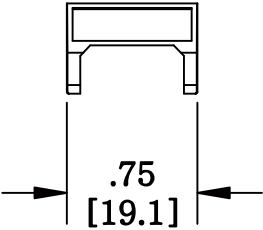

MATERIAL ID	DESCRIPTION
107296758	M60 VOICE INFORMATION OUTLET ICON INSERT,YELLOW

NOTES:

1. SEE SYSTIMAX CATALOG FOR PART NUMBER SUFFIXES TO INDICATE COLOR/PKG.
2. SEE SYSTIMAX CATALOG FOR COMPLETE LIST OF PARTS RELATED TO THE USE OF THIS PRODUCT.
3. DIMENSIONS IN PARENTHESES ARE IN METRIC.
4. PART INCLUDES:
(1) OUTLET ICON INSERT,YELLOW