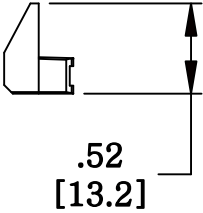

MATERIAL ID	DESCRIPTION
107296758	M60 VOICE INFORMATION OUTLET ICON INSERT,YELLOW

NOTES:

1. SEE SYSTIMAX CATALOG FOR PART NUMBER SUFFIXES TO INDICATE COLOR/PKG.
2. SEE SYSTIMAX CATALOG FOR COMPLETE LIST OF PARTS RELATED TO THE USE OF THIS PRODUCT.
3. DIMENSIONS IN PARENTHESES ARE IN METRIC.
4. PART INCLUDES:
(1) OUTLET ICON INSERT,YELLOW