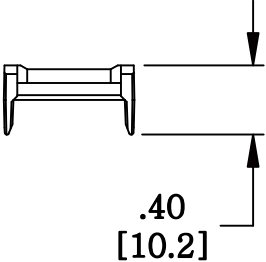

MATERIAL ID	DESCRIPTION
107296758	M60 VOICE INFORMATION OUTLET ICON INSERT,YELLOW

NOTES:

1. SEE SYSTIMAX CATALOG FOR PART NUMBER SUFFIXES TO INDICATE COLOR/PKG.
2. SEE SYSTIMAX CATALOG FOR COMPLETE LIST OF PARTS RELATED TO THE USE OF THIS PRODUCT.
3. DIMENSIONS IN PARENTHESES ARE IN METRIC.
4. PART INCLUDES:
(1) OUTLET ICON INSERT,YELLOW