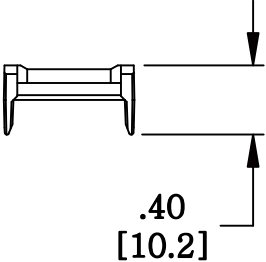

MATERIAL ID	DESCRIPTION
107296733	M60 VOICE INFORMATION OUTLET ICON INSERT,WHITE

**NOTES:**

1. SEE SYSTIMAX CATALOG FOR PART NUMBER SUFFIXES TO INDICATE COLOR/PKG.
2. SEE SYSTIMAX CATALOG FOR COMPLETE LIST OF PARTS RELATED TO THE USE OF THIS PRODUCT.
3. DIMENSIONS IN PARENTHESES ARE IN METRIC.
4. PART INCLUDES:  
(1) OUTLET ICON INSERT,WHITE