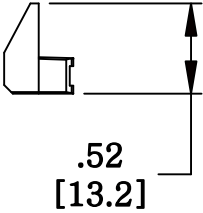

MATERIAL ID	DESCRIPTION
107296733	M60 VOICE INFORMATION OUTLET ICON INSERT,WHITE

**NOTES:**

1. SEE SYSTIMAX CATALOG FOR PART NUMBER SUFFIXES TO INDICATE COLOR/PKG.
2. SEE SYSTIMAX CATALOG FOR COMPLETE LIST OF PARTS RELATED TO THE USE OF THIS PRODUCT.
3. DIMENSIONS IN PARENTHESES ARE IN METRIC.
4. PART INCLUDES:  
(1) OUTLET ICON INSERT,WHITE

M60E-262	
<b>COMMSCOPE, INC</b> OF NORTH CAROLINA	
SYSTIMAX® SOLUTIONS	
DRAWN BY AW	
DATE 05/31/2011	DWG NO 107296733

REV	DATE	ECR	DESCRIPTION	APPROVED BY
1	05/31/11		INITIAL ISSUE	