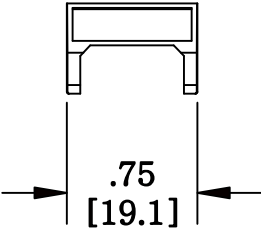

MATERIAL ID	DESCRIPTION
107296733	M60 VOICE INFORMATION OUTLET ICON INSERT,WHITE

**NOTES:**

1. SEE SYSTIMAX CATALOG FOR PART NUMBER SUFFIXES TO INDICATE COLOR/PKG.
2. SEE SYSTIMAX CATALOG FOR COMPLETE LIST OF PARTS RELATED TO THE USE OF THIS PRODUCT.
3. DIMENSIONS IN PARENTHESES ARE IN METRIC.
4. PART INCLUDES:  
(1) OUTLET ICON INSERT,WHITE