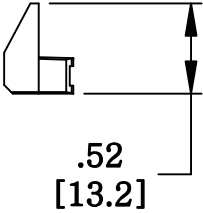

MATERIAL ID	DESCRIPTION
107296626	M60 DATA INFORMATION OUTLET ICON INSERT,IVORY

NOTES:

1. SEE SYSTIMAX CATALOG FOR PART NUMBER SUFFIXES TO INDICATE COLOR/PKG.
2. SEE SYSTIMAX CATALOG FOR COMPLETE LIST OF PARTS RELATED TO THE USE OF THIS PRODUCT.
3. DIMENSIONS IN PARENTHESES ARE IN METRIC.
4. PART INCLUDES:
(1) OUTLET ICON INSERT,IVORY

M60D-246	
COMMScope, INC OF NORTH CAROLINA	
SYSTIMAX® SOLUTIONS	
DRAWN BY AW	
DATE 05/31/2011	DWG NO 107296626

REV	DATE	ECR	DESCRIPTION	APPROVED BY
1	05/31/11		INITIAL ISSUE	