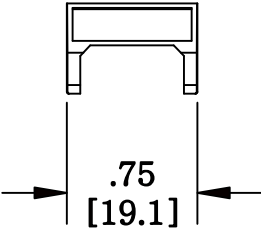

MATERIAL ID	DESCRIPTION
107296626	M60 DATA INFORMATION OUTLET ICON INSERT,IVORY

NOTES:

1. SEE SYSTIMAX CATALOG FOR PART NUMBER SUFFIXES TO INDICATE COLOR/PKG.
2. SEE SYSTIMAX CATALOG FOR COMPLETE LIST OF PARTS RELATED TO THE USE OF THIS PRODUCT.
3. DIMENSIONS IN PARENTHESES ARE IN METRIC.
4. PART INCLUDES:
(1) OUTLET ICON INSERT,IVORY

M60D-246	
COMMScope, INC OF NORTH CAROLINA	
SYSTIMAX® SOLUTIONS	
DRAWN BY AW	
DATE 05/31/2011	DWG NO 107296626

REV	DATE	ECR	DESCRIPTION	APPROVED BY
1	05/31/11		INITIAL ISSUE	