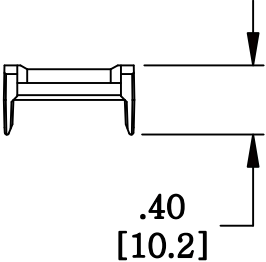

MATERIAL ID	DESCRIPTION
107296626	M60 DATA INFORMATION OUTLET ICON INSERT,IVORY

NOTES:

1. SEE SYSTIMAX CATALOG FOR PART NUMBER SUFFIXES TO INDICATE COLOR/PKG.
2. SEE SYSTIMAX CATALOG FOR COMPLETE LIST OF PARTS RELATED TO THE USE OF THIS PRODUCT.
3. DIMENSIONS IN PARENTHESES ARE IN METRIC.
4. PART INCLUDES:
(1) OUTLET ICON INSERT,IVORY

M60D-246	
COMMScope, INC OF NORTH CAROLINA	
SYSTIMAX® SOLUTIONS	
DRAWN BY AW	
DATE 05/31/2011	DWG NO 107296626

REV	DATE	ECR	DESCRIPTION	APPROVED BY
1	05/31/11		INITIAL ISSUE	