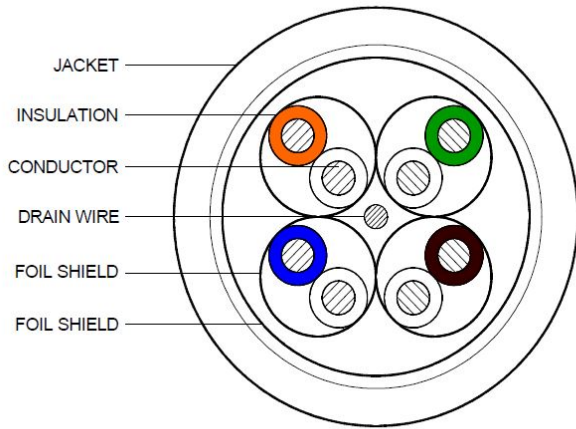

Electrical Specifications

Coupling Attenuation	Type Ib
dc Resistance Unbalance, maximum	2 %
dc Resistance, maximum	7.61 ohms/100 m | 2.32 ohms/100 ft
Mutual Capacitance at Frequency	4.2 nF/100 m @ 1 kHz
Nominal Velocity of Propagation (NVP)	80 %
Operating Frequency, maximum	600 MHz
Operating Voltage, maximum	80 V
Segregation Class	d
Transfer Impedance	Grade 2