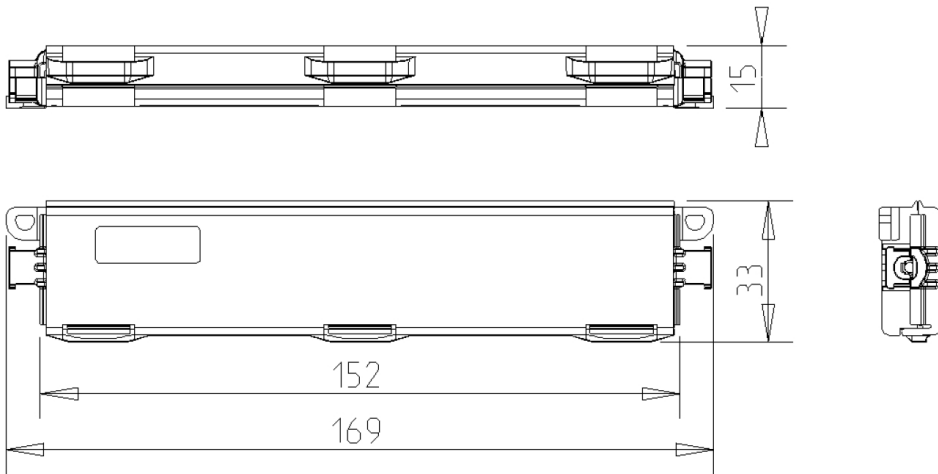

Fiber Optic Connector box, outdoor, black, one SC/UPC adapter

- designed for pre-terminated connectors or FIC in outdoor drop cable application
- accommodates industry standard SC adaptors in outdoor aerial ,wall-mounted or pole installation
- used for emergency repairs and maintenance, or urgent service turn-up requests
- supports figure-8 and 3mm drop cable, with option of 4.5mm-5mm outdoor drop cables

Dimensions

Height 15 mm | 0.591 in

Width 169 mm | 6.654 in

Depth 33 mm | 1.299 in

Dimension Drawing

CZ0630-000 | CB-S1B1

Material Specifications

Material Type Polypropylene plastic