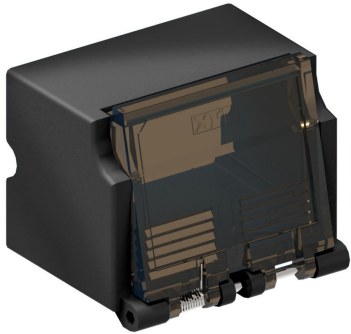

760238320 | LC02-LP-SHUTTER-BK-25-PACK

LC Duplex Low Profile Adapter Shutter Assembly, black with collar with opaque shutter

Product Classification

Regional Availability Asia | Australia/New Zealand | EMEA | Latin America | North America

Portfolio SYSTIMAX®

Product Type Shutter assembly

General Specifications

Body Style Duplex

Color Black

Compatible Interface LC

Interface LC

Interface Feature Reduced footprint

Mounting Collar with shutter assembly

Shutter Color Opaque

Shuttered Yes

Dimensions

Height 11.9 mm | 0.469 in

Width 14.8 mm | 0.583 in

Length 11.7 mm | 0.461 in

Packaging and Weights