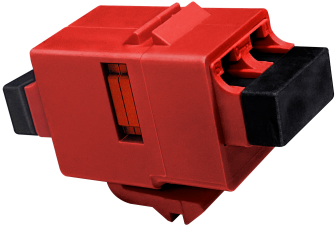

1933422-1

Fiber Optic LC Duplex Keyed Adapter, SL, Red, Single Pack

OBSOLETE

This product was discontinued on: June 1, 2023

Product Classification

Regional Availability	Asia Australia/New Zealand EMEA North America
Portfolio	CommScope®
Product Type	Fiber adapter
Product Series	SL Series

General Specifications

Body Style	Duplex
Color	Red
Interface	LC/UPC
Interface Feature	Keyed
Mounting	Square flange
Total Ports, quantity	2

Material Specifications

Alignment Sleeve Material	Ceramic
Material Type	Polyphenylene