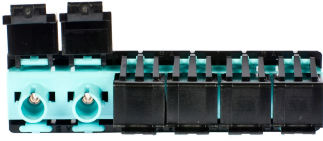

700207020 | MFA-ST06-AQ-SHUTTERED

LazrSPEED® ST Multiport Shuttered Adapter, Aqua, Single Pack

Product Classification

Regional Availability	Asia | Australia/New Zealand | EMEA | Latin America | North America
Portfolio	CommScope®
Product Type	Fiber adapter
Product Brand	LazrSPEED®
Product Series	MFA

General Specifications

Body Style	Ganged
Color	Aqua
Interface	ST/UPC
Mounting	No flange
Shuttered	Yes
Total Ports, quantity	6

Material Specifications

Alignment Sleeve Material	Zirconia (ceramic)

Optical Specifications

Fiber Mode	Multimode

Packaging and Weights

Packaging quantity	1

Regulatory Compliance/Certifications

Agency	Classification
CHINA-ROHS	Below maximum concentration value
ISO 9001:2015	Designed, manufactured and/or distributed under this quality management system
REACH-SVHC	Compliant as per SVHC revision on www.commscope.com/ProductCompliance
ROHS	Compliant