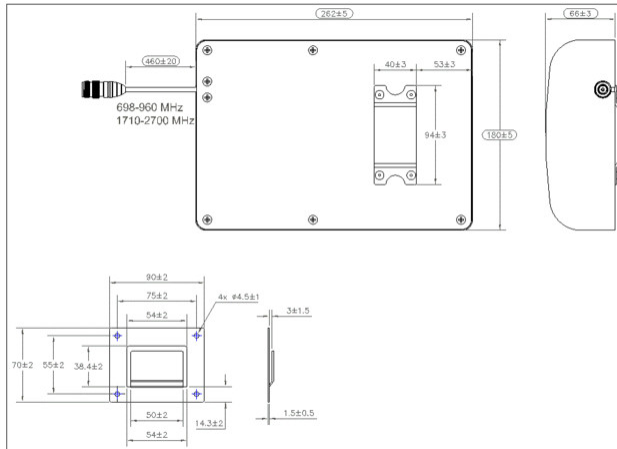

Product Classification

Product Type In-building antenna

General Specifications

Application	Indoor
Antenna Type	Directional
Antenna Array Characteristic	SISO
Polarization	Vertical
Color	White (RAL 9016)
Mounting	4-hole wall mounting plate and hardware (included)
Number of Ports	1
Pigtail Cable	670-141SXE, plenum rated
Radome Material	ABS
RF Connector Interface	N Female

Dimensions

Width	180 mm 7.087 in
Depth	62 mm 2.441 in
Length	262 mm 10.315 in
Pigtail Length	420 mm 16.535 in

CMAX-D-CPUSEV53

Outline Drawing

Electrical Specifications

Impedance	50 ohm
Operating Frequency Band	1710 – 2700 MHz 698 – 960 MHz
Electrical Note	Values typical, unless otherwise stated

Electrical Specifications

Frequency Band, MHz	698–800	800–960	1695–1880	1850–1990	1920–2180	2200–2700	2300–2360
Gain, dBi	5.5	6.2	7.3	7.3	7.4	7.6	7.9
Beamwidth, Horizontal, degrees	98	90	73	76	76	76	73
Beamwidth, Vertical, degrees	76	60	60	60	60	57	58
VSWR Return loss, dB	1.5 14.0	1.5 14.0	1.5 14.0	1.5 14.0	1.5 14.0	1.5 14.0	1.5 14.0
PIM, 3rd Order, 2 x 20 W, dBc	-153	-153	-153	-153	-153	-153	-153
Input Power per Port, maximum, watts	50	50	50	50	50	50	50

CMAX-D-CPUSEV53

Depth, packed	85 mm 3.346 in
Length, packed	320 mm 12.598 in
Packaging quantity	1
Weight, gross	1 kg 2.205 lb
Weight, net	0.9 kg 1.984 lb

Regulatory Compliance/Certifications

Agency	Classification
CHINA-ROHS	Below maximum concentration value
ISO 9001:2015	Designed, manufactured and/or distributed under this quality management system
REACH-SVHC	Compliant as per SVHC revision on www.commscope.com/ProductCompliance
ROHS	Compliant
UK-ROHS	Compliant