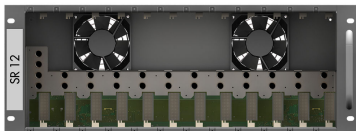

ION®-U Subrack, 12 slots, with Sync Backplane.

OBSOLETE

Product Classification

Product Type Subrack

Product Brand ION®-U

Electrical Specifications

Voltage Range +10 to +14 Vdc