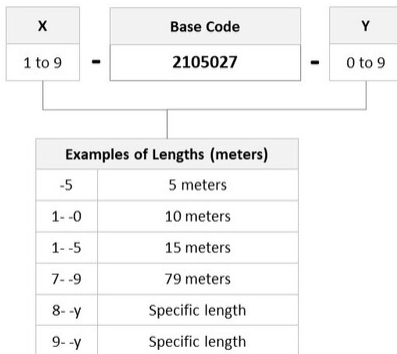

General Specifications

Connector A, quantity	2
Color, boot A	Beige
Color, connector A	Beige
Connector B, quantity	2
Color, boot B	Beige
Color, connector B	Beige
Interface, Connector A	LC/UPC
Interface, Connector B	LC/UPC
Jacket Color	Aqua
Polarity	Pairs, flipped
Total Fibers, quantity	2

Dimensions

Cord Length	57 m 187.008 ft
Diameter Over Jacket	1.8 mm 0.071 in

Ordering Tree

5-2105027-7

Optical Specifications

Fiber Mode	Multimode
Fiber Type	OM3, LazrSPEED®
Insertion Loss, maximum, connector A	0.3 dB
Insertion Loss, maximum, connector B	0.3 dB
Return Loss, minimum, connector A	20 dB
Return Loss, minimum, connector B	20 dB