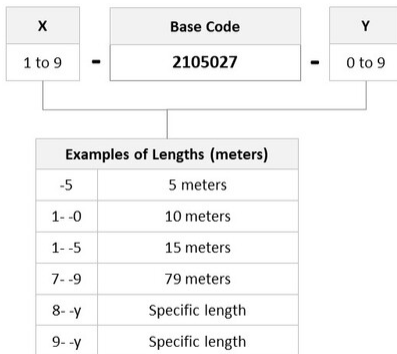

General Specifications

Connector A, quantity	2
Color, boot A	Beige
Color, connector A	Beige
Connector B, quantity	2
Color, boot B	Beige
Color, connector B	Beige
Interface, Connector A	LC/UPC
Interface, Connector B	LC/UPC
Jacket Color	Aqua
Polarity	Pairs, flipped
Total Fibers, quantity	2

Dimensions

Cord Length	8 m 26.247 ft
Diameter Over Jacket	1.8 mm 0.071 in

Ordering Tree

2105027-8

Optical Specifications

Fiber Mode	Multimode
Fiber Type	OM3, LazrSPEED®
Insertion Loss, maximum, connector A	0.3 dB
Insertion Loss, maximum, connector B	0.3 dB
Return Loss, minimum, connector A	20 dB
Return Loss, minimum, connector B	20 dB