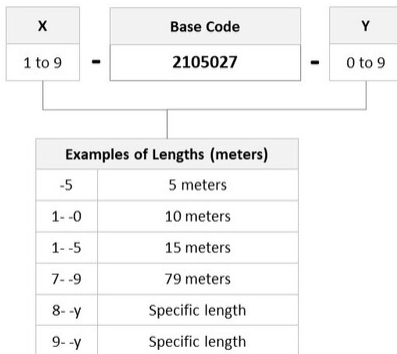

2-2105027-4

Optical Specifications

Fiber Mode	Multimode
Fiber Type	OM3, LazrSPEED®
Insertion Loss, maximum, connector A	0.3 dB
Insertion Loss, maximum, connector B	0.3 dB
Return Loss, minimum, connector A	20 dB
Return Loss, minimum, connector B	20 dB

Environmental Specifications

Environmental Space	Dual Rated LSZH/Riser
Qualification Standards	IEC 60332-1 | IEC 60332-3 | IEC 60754 | IEC 61034

Packaging and Weights

Packaging quantity	1

Regulatory Compliance/Certifications

Agency	Classification
CHINA-ROHS	Above maximum concentration value
REACH-SVHC	Compliant as per SVHC revision on www.commscope.com/ProductCompliance
ROHS	Compliant/Exempted
UK-ROHS	Compliant/Exempted