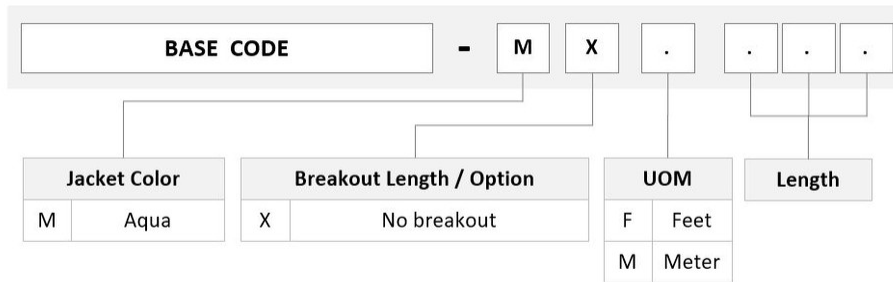

FEXL5L521

Base Product

OM4 LC/UPC Keyed Orange to LC/UPC Keyed Orange Fiber Patch Cord, 1.6 mm Simplex, Riser

Product Classification

Regional Availability	Asia Australia/New Zealand Europe Latin America Middle East /Africa North America
Portfolio	CommScope®
Product Type	Fiber patch cord, simplex
Product Brand	SYSTIMAX InstaPATCH® 360
Product Series	FEX
Ordering Note	For lengths greater than 999 ft (304 m), orders must be in meters Minimum length may vary based on cable configuration

General Specifications

Color, boot A	Aqua
Color, connector A	Orange
Color, boot B	Aqua
Color, connector B	Orange
Interface, Connector A	LC/UPC
Interface Feature, connector A	Keyed
Interface, Connector B	LC/UPC
Interface Feature, connector B	Keyed
Jacket Color	Aqua
Polarity	Method B
Total Fibers, quantity	1

Dimensions

Cable Assembly Length Range (m)	1 – 999
Cable Assembly Length Range (ft)	1 – 999
Diameter Over Jacket	1.6 mm 0.063 in

FEXL5L521

Ordering Tree

Mechanical Specifications

Cable Retention Strength, maximum 11.24 lb @ 0 ° | 4.40 lb @ 90 °