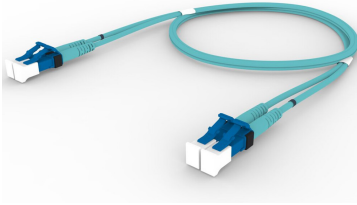

## Base Product

OM4 LC/UPC Keyed Blue to LC/UPC Keyed Blue Fiber Patch Cord, 1.6 mm Duplex, Riser

## Product Classification

<b>Regional Availability</b>	Asia   Australia/New Zealand   Europe   Latin America   Middle East /Africa   North America
<b>Portfolio</b>	CommScope®
<b>Product Type</b>	Fiber patch cord, duplex
<b>Product Brand</b>	SYSTIMAX InstaPATCH® 360
<b>Product Series</b>	FEX
<b>Ordering Note</b>	For lengths greater than 999 ft (304 m), orders must be in meters   Minimum length may vary based on cable configuration