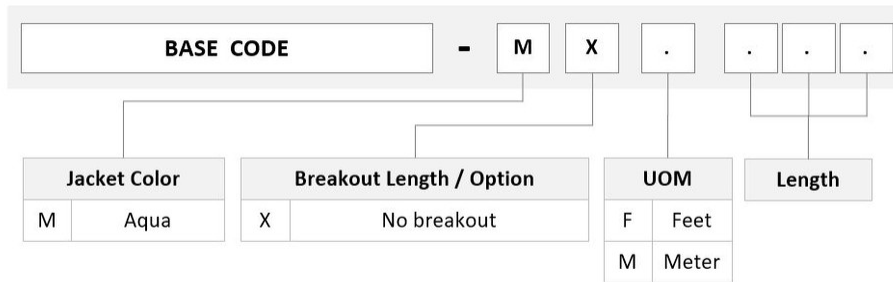

FEXL3L342

Ordering Tree

Mechanical Specifications

Cable Retention Strength, maximum 11.24 lb @ 0 ° | 4.40 lb @ 90 °

Optical Specifications

Fiber Mode Multimode

Fiber Type OM4, LazrSPEED®

Environmental Specifications

Operating Temperature -10 °C to +60 °C (+14 °F to +140 °F)

Environmental Space Riser

Regulatory Compliance/Certifications

Agency	Classification
ANATEL	Compliant
CHINA-ROHS	Below maximum concentration value
ISO 9001:2015	Designed, manufactured and/or distributed under this quality management system
REACH-SVHC	Compliant as per SVHC revision on www.commscope.com/ProductCompliance
ROHS	Compliant
UK-ROHS	Compliant

Included Products

760102434 MDC-LCR-16-KBL - LazrSPEED®, OptiSPEED® Pre-Radiused Keyed LC Connector for 1.6 mm Fiber, duplex multimode, blue