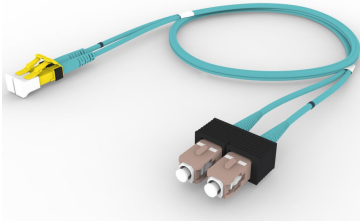

# FEXL2SC42

## Base Product

OM4 LC/UPC Keyed Yellow to SC/UPC Fiber Patch Cord, 1.6 mm Duplex, Riser

## Product Classification

<b>Regional Availability</b>	Asia   Australia/New Zealand   Europe   Latin America   Middle East /Africa   North America
<b>Portfolio</b>	CommScope®
<b>Product Type</b>	Fiber patch cord, duplex
<b>Product Brand</b>	SYSTIMAX InstaPATCH® 360
<b>Product Series</b>	FEX
<b>Ordering Note</b>	For lengths greater than 999 ft (304 m), orders must be in meters   Minimum length may vary based on cable configuration

## General Specifications

<b>Color, boot A</b>	Aqua
<b>Color, connector A</b>	Yellow
<b>Color, boot B</b>	Aqua
<b>Color, connector B</b>	Beige
<b>Interface, Connector A</b>	LC/UPC
<b>Interface Feature, connector A</b>	Keyed
<b>Interface, Connector B</b>	SC/UPC
<b>Jacket Color</b>	Aqua
<b>Polarity</b>	Method B
<b>Total Fibers, quantity</b>	2