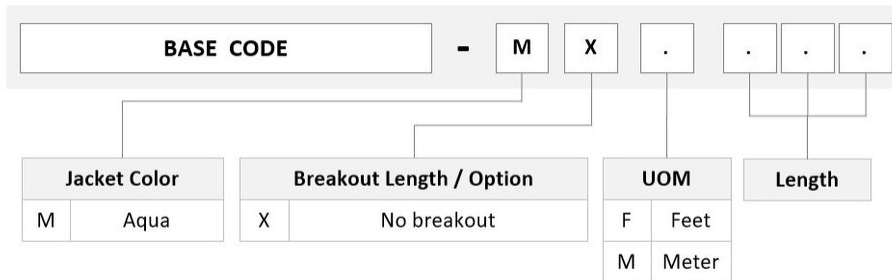

## General Specifications

<b>Color, boot A</b>	Aqua
<b>Color, connector A</b>	Yellow
<b>Color, boot B</b>	Aqua
<b>Color, connector B</b>	Yellow
<b>Interface, Connector A</b>	LC/UPC
<b>Interface Feature, connector A</b>	Keyed
<b>Interface, Connector B</b>	LC/UPC
<b>Interface Feature, connector B</b>	Keyed
<b>Jacket Color</b>	Aqua
<b>Polarity</b>	Method B
<b>Total Fibers, quantity</b>	2

## Dimensions

<b>Cable Assembly Length Range (m)</b>	1 – 999
<b>Cable Assembly Length Range (ft)</b>	1 – 999

## Ordering Tree