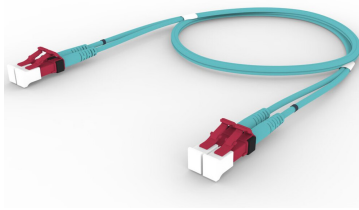

# FEXL1L142

## Base Product

OM4 LC/UPC Keyed Red to LC/UPC Keyed Red Fiber Patch Cord, 1.6 mm Duplex, Riser

## Product Classification

<b>Regional Availability</b>	Asia   Australia/New Zealand   Europe   Latin America   Middle East /Africa   North America
<b>Portfolio</b>	CommScope®
<b>Product Type</b>	Fiber patch cord, duplex
<b>Product Brand</b>	SYSTIMAX InstaPATCH® 360
<b>Product Series</b>	FEX
<b>Ordering Note</b>	For lengths greater than 999 ft (304 m), orders must be in meters   Minimum length may vary based on cable configuration