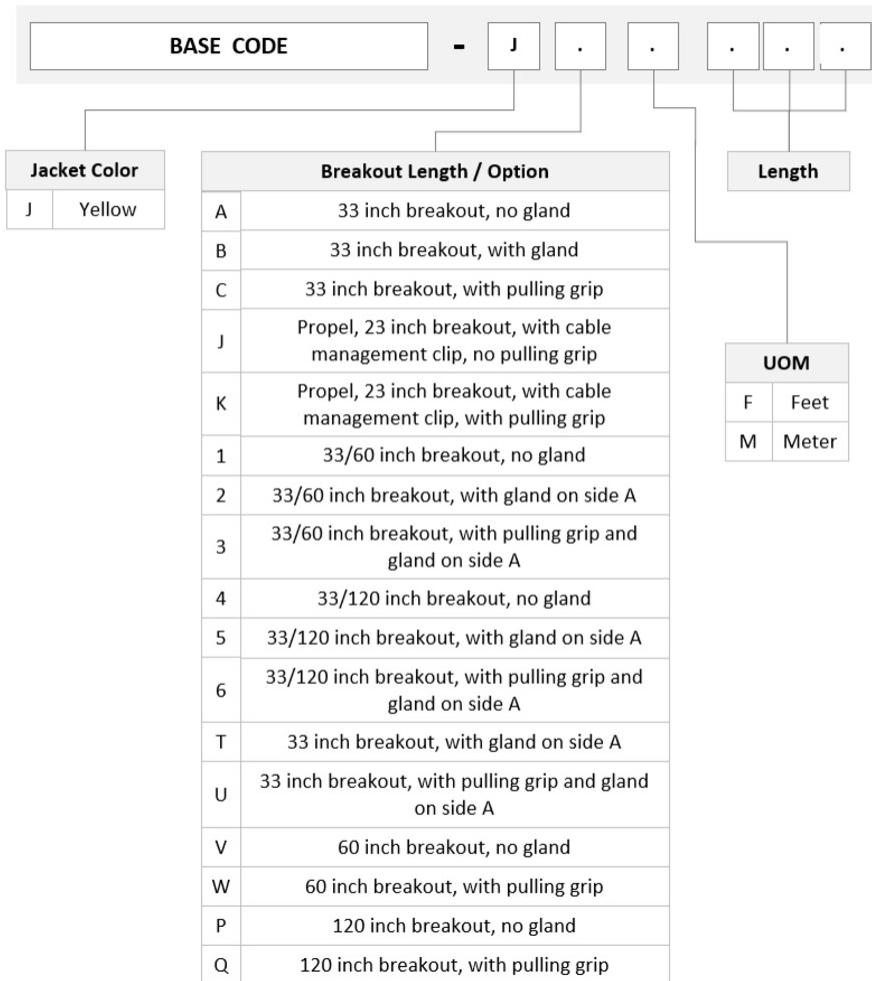

AJGMPMXCK

Base Product

Ultra Low Loss ULL TeraSPEED® MPO(Unpinned) to MPO(Pinned) Pre-terminated Trunk Cable, MPO12, 72-Fiber, LSZH, 12 fiber PmP 2.0 mm Dca, Method A

Product Classification

Regional Availability	Asia Australia/New Zealand Europe Latin America Middle East/Africa North America
Portfolio	CommScope®
Product Type	Fiber trunk cable assembly
Ordering Note	For additional jacket colors, please contact a CommScope Sales Representative For lengths greater than 999 ft (304 m), orders must be in meters Minimum length may vary based on cable configuration

General Specifications

Color, boot A	Black
Color, connector A	Green
Color, boot B	Black
Color, connector B	Green
Construction Type	Stranded
Furcation Color	Yellow
Interface, Connector A	MPO-12/APC Female
Interface, Connector B	MPO-12/APC Male
Jacket Color	Yellow
Polarity	Method A
Fibers per Subunit, quantity	12
Total Fibers, quantity	72

Dimensions

Breakout Length	33 in
Cable Assembly Length Range (m)	3 – 999
Cable Assembly Length Range (ft)	10 – 999

AJGMPMXCK

Ordering Tree

Optical Specifications

Fiber Mode	Singlemode
Fiber Type	G.657.A2, TeraSPEED®