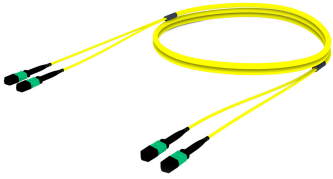

AJGMPMXCF

Base Product

Ultra Low Loss ULL TeraSPEED® MPO(Unpinned) to MPO(Pinned) Pre-terminated Trunk Cable, MPO12, 24-Fiber, LSZH, 12 fiber PmP 2.0 mm Dca, Method A

Product Classification

Regional Availability

Asia | Australia/New Zealand | Europe | Latin America | Middle East/Africa | North America

Portfolio

CommScope®

Product Type

Fiber trunk cable assembly

Ordering Note

For additional jacket colors, please contact a CommScope Sales Representative | For lengths greater than 999 ft (304 m), orders must be in meters | Minimum length may vary based on cable configuration

General Specifications

Color, boot A

Black

Color, connector A

Green

Color, boot B

Black

Color, connector B

Green

Construction Type

Stranded

Furcation Color

Yellow

Interface, Connector A

MPO-12/APC Female

Interface, Connector B