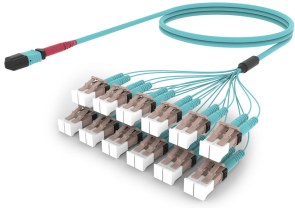

UQX2XLCHF

Base Product

Ultra Low Loss OM4 MPO24 Pinned to LC/UPC 24-Fiber Plenum Array Cord

Product Classification

Regional Availability	Asia Australia/New Zealand Europe Latin America Middle East /Africa North America
Portfolio	CommScope®
Product Type	Fiber array cable assembly
Product Brand	SYSTIMAX ULL
Ordering Note	For additional jacket colors, please contact a CommScope Sales Representative For lengths greater than 999 ft (304 m), orders must be in meters Minimum length may vary based on cable configuration

General Specifications

Color, boot A	Red
Color, connector A	Aqua
Color, boot B	Aqua
Color, connector B	Beige
Construction Type	Stranded
Furcation Color	Aqua
Interface, Connector A	MPO-24/UPC Male
Interface, Connector B	LC/UPC
Jacket Color	Aqua
Polarity	Method B Enhanced (ULL)
Fibers per Subunit, quantity	24
Total Fibers, quantity	24

Dimensions

Breakout Length	12 in 24 in 36 in 48 in 60 in 72 in
Cable Assembly Length Range (m)	1 – 304
Cable Assembly Length Range (ft)	2 – 999

UQX2XLCHF

Ordering Tree

Mechanical Specifications

Cable Retention Strength, maximum 11.24 lb @ 0° | 4.40 lb @ 90°