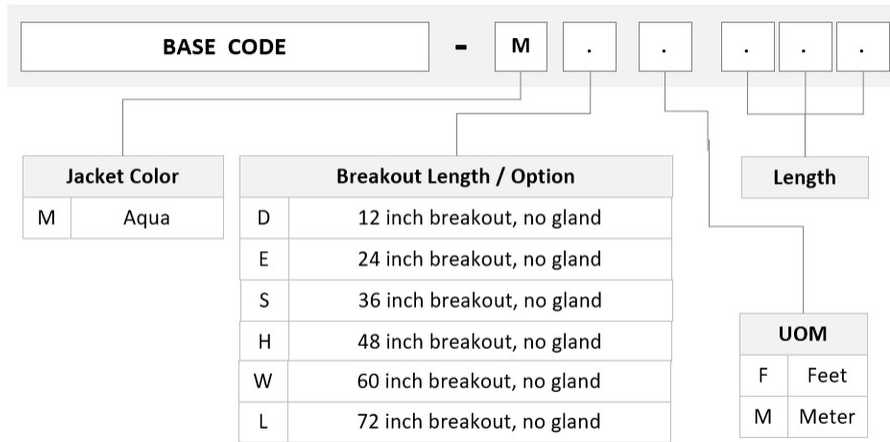

UQX2XLCHF

Base Product

Ultra Low Loss OM4 MPO24 Pinned to LC/UPC 24-Fiber Plenum Array Cord

Product Classification

Regional Availability	Asia Australia/New Zealand Europe Latin America Middle East /Africa North America
Portfolio	CommScope®
Product Type	Fiber array cable assembly
Product Brand	SYSTIMAX ULL
Ordering Note	For additional jacket colors, please contact a CommScope Sales Representative For lengths greater than 999 ft (304 m), orders must be in meters Minimum length may vary based on cable configuration

General Specifications

Color, boot A	Red
Color, connector A	Aqua
Color, boot B	Aqua
Color, connector B	Beige
Construction Type	Stranded
Furcation Color	Aqua
Interface, Connector A	MPO-24/UPC Male
Interface, Connector B	LC/UPC
Jacket Color	Aqua
Polarity	Method B Enhanced (ULL)
Fibers per Subunit, quantity	24
Total Fibers, quantity	24

Dimensions

Breakout Length	12 in 24 in 36 in 48 in 60 in 72 in
Cable Assembly Length Range (m)	1 – 304
Cable Assembly Length Range (ft)	2 – 999

UQX2XLCHF

Ordering Tree

Mechanical Specifications

Cable Retention Strength, maximum 11.24 lb @ 0° | 4.40 lb @ 90°