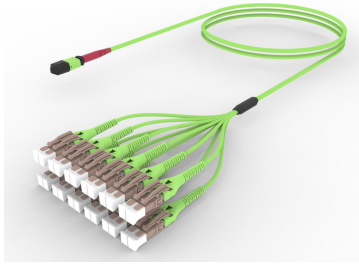

UQV2XLUHF

Base Product

Ultra Low Loss OM5 MPO24 Pinned to LC/UPC Uniboot 24-Fiber Plenum Array Cord

Product Classification

Regional Availability	Europe Latin America Middle East/Africa North America
Portfolio	CommScope®
Product Type	Fiber array cable assembly
Product Brand	SYSTIMAX ULL
Ordering Note	For additional jacket colors, please contact a CommScope Sales Representative For lengths greater than 999 ft (304 m), orders must be in meters Minimum length may vary based on cable configuration

General Specifications

Color, boot A	Red
Color, connector A	Lime green
Color, boot B	Lime green
Color, connector B	Beige
Construction Type	Stranded
Furcation Color	Lime green
Interface, Connector A	MPO-24/UPC Male
Interface, Connector B	LC/UPC
Interface Feature, connector B	Uniboot
Jacket Color	Lime green
Polarity	Method B Enhanced (ULL)
Fibers per Subunit, quantity	24
Total Fibers, quantity	24

Dimensions

Cable Assembly Length Range (m)	3 – 999
Cable Assembly Length Range (ft)	10 – 999

UQV2XLUHF

Ordering Tree

Mechanical Specifications

Cable Retention Strength, maximum 11.24 lb @ 0 ° | 4.40 lb @ 90 °