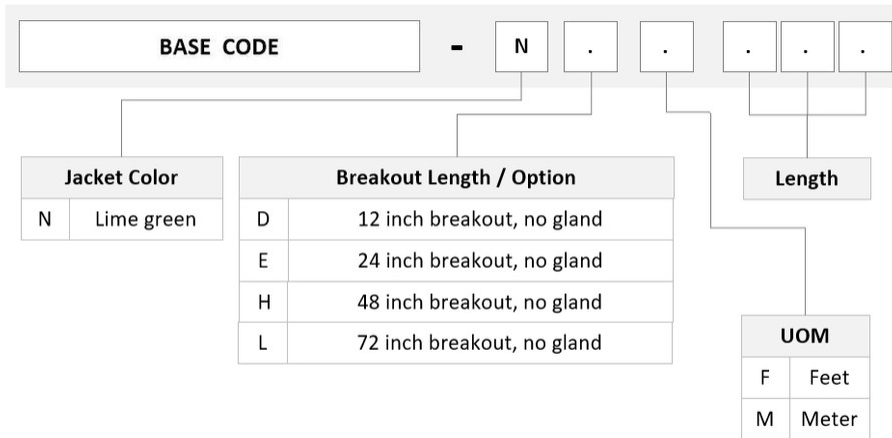

General Specifications

Color, boot A	Red
Color, connector A	Lime green
Color, boot B	Lime green
Color, connector B	Beige
Construction Type	Stranded
Furcation Color	Lime green
Interface, Connector A	MPO-24/UPC Male
Interface, Connector B	LC/UPC
Interface Feature, connector B	Uniboot
Jacket Color	Lime green
Polarity	Method B Enhanced (ULL)
Fibers per Subunit, quantity	24
Total Fibers, quantity	24

Dimensions

Cable Assembly Length Range (m)	3 – 999
Cable Assembly Length Range (ft)	10 – 999

UQV2XLUHF

Ordering Tree

Mechanical Specifications

Cable Retention Strength, maximum 11.24 lb @ 0 ° | 4.40 lb @ 90 °