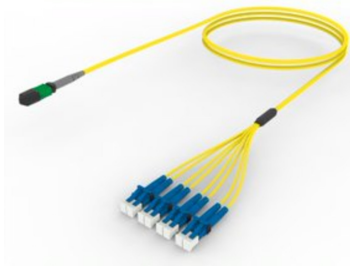

UQGQPLCJ8

Base Product

Ultra Low Loss Singlemode MPO8 Unpinned to LC/UPC 8-Fiber Plenum Array Cord

Product Classification

Regional Availability	Asia Australia/New Zealand Europe Latin America Middle East /Africa North America
Portfolio	CommScope®
Product Type	Fiber array cable assembly
Product Brand	SYSTIMAX ULL
Ordering Note	For additional jacket colors, please contact a CommScope Sales Representative For lengths greater than 999 ft (304 m), orders must be in meters Minimum length may vary based on cable configuration

General Specifications

Color, boot A	Gray
Color, connector A	Green
Color, boot B	Blue
Color, connector B	Blue
Construction Type	Stranded
Furcation Color	Yellow
Interface, Connector A	MPO-08/APC Female
Interface, Connector B	LC/UPC
Jacket Color	Yellow
Polarity	Method B Enhanced (ULL)
Fibers per Subunit, quantity	8
Total Fibers, quantity	8

Dimensions

Breakout Length	33 in
Cable Assembly Length Range (m)	1 – 305

UQGQPLCJ8

Cable Assembly Length Range (ft)

3 – 999

Ordering Tree

Mechanical Specifications

Cable Retention Strength, maximum 11.24 lb @ 0 ° | 4.40 lb @ 90 °