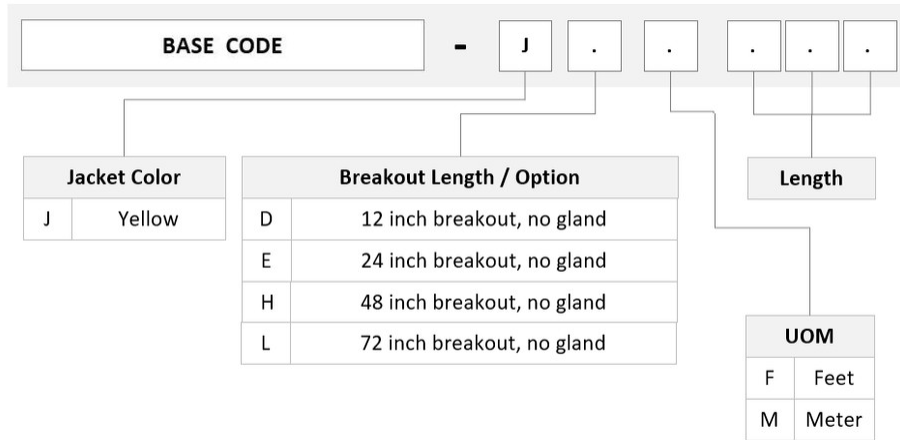

General Specifications

Color, boot A	Gray
Color, connector A	Green
Color, boot B	Blue
Color, connector B	Blue
Construction Type	Stranded
Furcation Color	Yellow
Interface, Connector A	MPO-08/APC Female
Interface, Connector B	LC/UPC
Jacket Color	Yellow
Polarity	Method B Enhanced (ULL)
Fibers per Subunit, quantity	8
Total Fibers, quantity	8

Dimensions

Breakout Length	33 in
Cable Assembly Length Range (m)	1 – 305

UQGQPLCJ8

Cable Assembly Length Range (ft)

3 – 999

Ordering Tree

Mechanical Specifications

Cable Retention Strength, maximum 11.24 lb @ 0 ° | 4.40 lb @ 90 °

Optical Specifications

Fiber Mode Singlemode

Fiber Type G.657.A2, TeraSPEED®

Environmental Specifications

Operating Temperature -10 °C to +60 °C (+14 °F to +140 °F)

Environmental Space Indoor | Plenum

Regulatory Compliance/Certifications