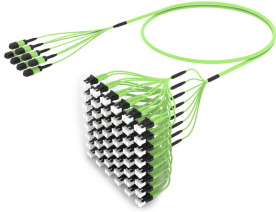

UNVMXLCCL

Base Product

Ultra Low Loss ULL LazrSPEED® 550 OM5 MPO(Pinned) to LC/UPC Ruggedized fanout Cable, 96-Fiber, LSZH, 12 fiber PmP 2.0 mm Dca

Product Classification

Regional Availability	Asia Australia/New Zealand Europe Latin America Middle East/Africa North America
Portfolio	CommScope®
Product Type	Ruggedized fanout
Product Brand	SYSTIMAX ULL
Ordering Note	For additional jacket colors, please contact a CommScope Sales Representative For lengths greater than 999 ft (304 m), orders must be in meters Minimum length may vary based on cable configuration

General Specifications

Color, boot A	Black
Color, connector A	Black
Color, boot B	Blue
Color, connector B	Black
Construction Type	Stranded
Furcation Color	Lime green
Interface, Connector A	MPO-12/UPC Male
Interface, Connector B	LC/UPC
Interface Feature, connector B	ULL
Jacket Color	Lime green
Polarity	Method B Enhanced (ULL)
Fibers per Subunit, quantity	12
Total Fibers, quantity	96