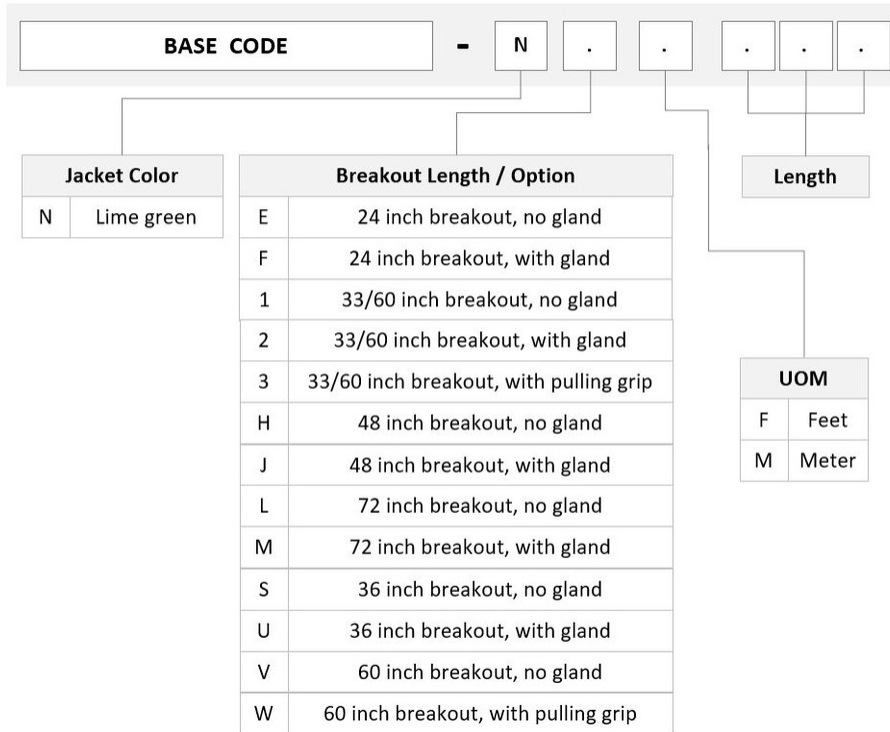

General Specifications

Color, boot A	Black
Color, connector A	Black
Color, boot B	Blue
Color, connector B	Black
Construction Type	Stranded
Furcation Color	Lime green
Interface, Connector A	MPO-12/UPC Female
Interface, Connector B	SC/UPC
Interface Feature, connector B	ULL
Jacket Color	Lime green
Polarity	Method B Enhanced (ULL)
Fibers per Subunit, quantity	12
Total Fibers, quantity	72

Dimensions

Cable Assembly Length Range (m)	3 – 999
--	---------

UNVMPSCCK

Cable Assembly Length Range (ft)

10 – 999

Ordering Tree

Optical Specifications

Fiber Mode Multimode
Fiber Type OM5, LazrSPEED®