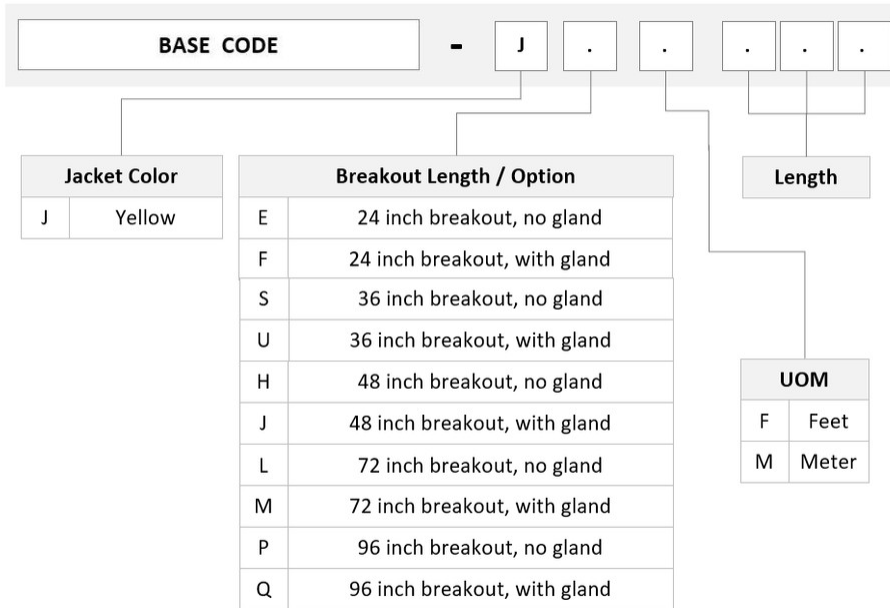

Ordering Tree

Mechanical Specifications

Cable Retention Strength, maximum 11.24 lb @ 0 ° | 4.40 lb @ 90 °

Optical Specifications

Fiber Mode Singlemode

Fiber Type G.652.D | G.657.A1, TeraSPEED®

Environmental Specifications

Operating Temperature -10 °C to +60 °C (+14 °F to +140 °F)

Environmental Space Dual Rated LSZH/Riser | Indoor

Regulatory Compliance/Certifications

Agency

ISO 9001:2015

Classification

Designed, manufactured and/or distributed under this quality management system

Included Products