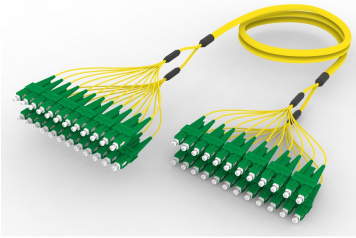

## Base Product

SingleMode SC/APC to SC/APC, InstaPATCH® 360 Ruggedized Fiber Fanout Cable Assembly, 24-Fiber, Low Smoke Zero Halogen (LSZH)

## Product Classification

<b>Regional Availability</b>	Asia   Australia/New Zealand   China   Europe   India   Latin America   Middle East/Africa   North America
<b>Portfolio</b>	CommScope®
<b>Product Type</b>	Ruggedized fanout
<b>Product Brand</b>	SYSTIMAX InstaPATCH® 360
<b>Ordering Note</b>	For lengths greater than 999 ft (304 m), orders must be in meters   Minimum length may vary based on cable configuration   Not available in the United States or Canada

## General Specifications

<b>Color, boot A</b>	Green
<b>Color, connector A</b>	Green
<b>Color, boot B</b>	Green
<b>Color, connector B</b>	Green
<b>Construction Type</b>	Stranded
<b>Furcation Color</b>	Yellow
<b>Interface, Connector A</b>	SC/APC
<b>Interface, Connector B</b>	SC/APC
<b>Jacket Color</b>	Yellow
<b>Fibers per Subunit, quantity</b>	12
<b>Total Fibers, quantity</b>	24