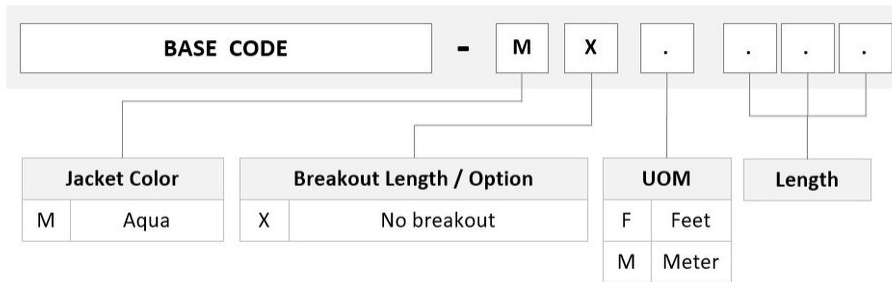

FDXL8LC21

Base Product

OM4 LC/UPC Keyed Aqua to LC/UPC Fiber Patch Cord, 1.6 mm Simplex, Plenum

Product Classification

Regional Availability	Asia Australia/New Zealand Europe Latin America Middle East /Africa North America
Portfolio	CommScope®
Product Type	Fiber patch cord, simplex
Product Brand	SYSTIMAX InstaPATCH® 360
Product Series	FDX
Ordering Note	For lengths greater than 999 ft (304 m), orders must be in meters Minimum length may vary based on cable configuration

General Specifications

Color, boot A	Aqua
Color, connector A	Aqua
Color, boot B	Aqua
Color, connector B	Beige
Interface, Connector A	LC/UPC
Interface Feature, connector A	Keyed
Interface, Connector B	LC/UPC
Jacket Color	Aqua
Polarity	Method B
Total Fibers, quantity	1

Dimensions

Cable Assembly Length Range (m)	1 – 999
Cable Assembly Length Range (ft)	1 – 999
Diameter Over Jacket	1.6 mm 0.063 in

FDXL8LC21

Ordering Tree

Mechanical Specifications

Cable Retention Strength, maximum 11.24 lb @ 0 ° | 4.40 lb @ 90 °