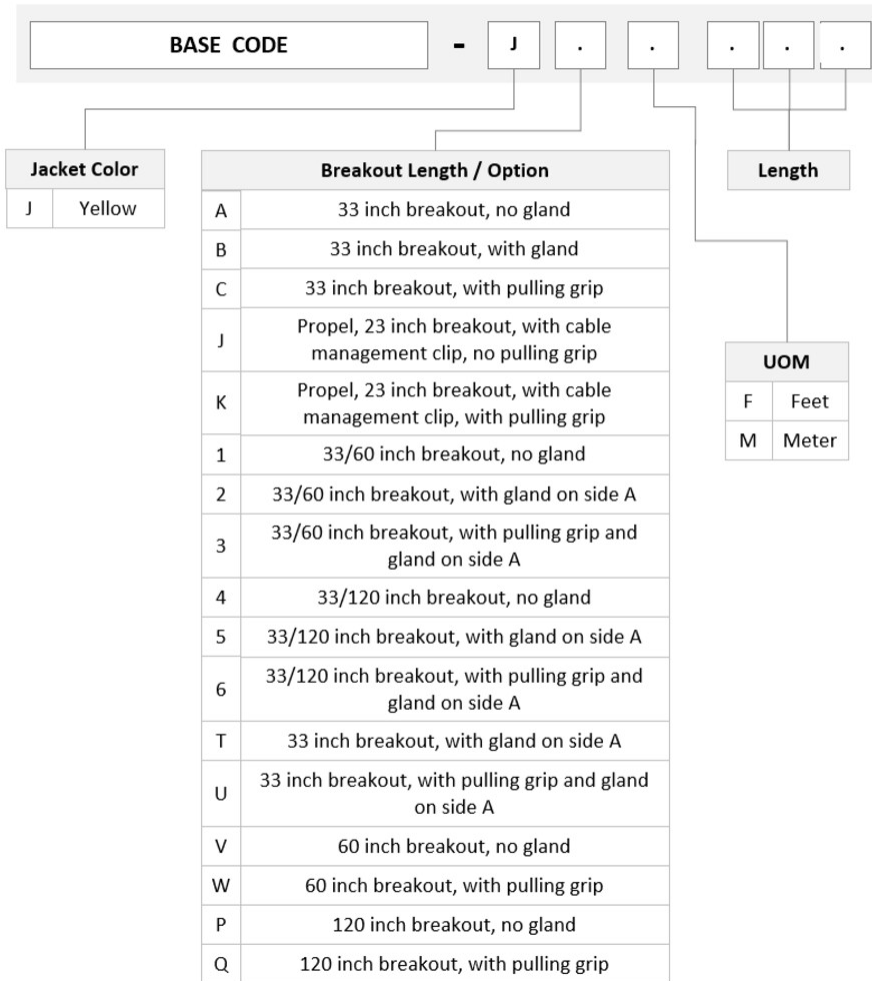

Method A

Fibers per Subunit, quantity

12

Total Fibers, quantity

24

Dimensions

Breakout Length

33 in

Cable Assembly Length Range (m)

3 – 999

Cable Assembly Length Range (ft)

10 – 999

AGGMXUCCF

Ordering Tree

Optical Specifications

Fiber Mode