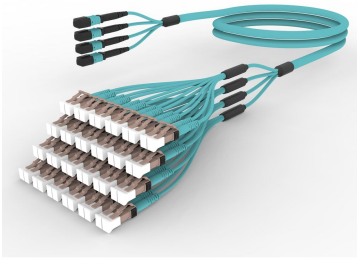

ULXMPLCCH

Base Product

Ultra Low Loss ULL LazrSPEED® 550 MPO(Unpinned) to LC/UPC Ruggedized fanout Cable, 48-Fiber, Plenum, 12 fiber PmP 2.0 mm Dca

Product Classification

Regional Availability

Asia | Australia/New Zealand | Europe | Latin America | Middle East/Africa | North America

Portfolio

CommScope®

Product Type

Ruggedized fanout

Product Brand

SYSTIMAX ULL

Ordering Note

For additional jacket colors, please contact a CommScope Sales Representative | For lengths greater than 999 ft (304 m), orders must be in meters | Minimum length may vary based on cable configuration

Black

Construction Type

Stranded

Furcation Color

Aqua

Interface, Connector A

MPO-12/UPC Female

Interface, Connector B

LC/UPC

Interface Feature, connector B

ULL

Jacket Color

Aqua

Polarity

Method B Enhanced (ULL)

Fibers per Subunit, quantity