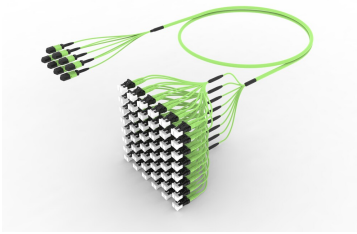

ULVMXLCCL

Base Product

Ultra Low Loss ULL LazrSPEED® 550 OM5 MPO(Pinned) to LC/UPC Ruggedized fanout Cable, 96-Fiber, Plenum, 12 fiber PmP 2.0 mm Dca

Product Classification

Regional Availability	Asia Australia/New Zealand Europe Latin America Middle East/Africa North America
Portfolio	CommScope®
Product Type	Ruggedized fanout
Product Brand	SYSTIMAX ULL
Ordering Note	For additional jacket colors, please contact a CommScope Sales Representative For lengths greater than 999 ft (304 m), orders must be in meters Minimum length may vary based on cable configuration

General Specifications

Color, boot A	Black
Color, connector A	Black
Color, boot B	Blue
Color, connector B	Black
Construction Type	Stranded
Furcation Color	Lime green
Interface, Connector A	MPO-12/UPC Male
Interface, Connector B	LC/UPC
Interface Feature, connector B	ULL
Jacket Color	Lime green
Polarity	Method B Enhanced (ULL)
Fibers per Subunit, quantity	12
Total Fibers, quantity	96

Dimensions

Cable Assembly Length Range (m)	3 – 999
--	---------

ULVMXLCCL

Cable Assembly Length Range (ft)

10 – 999

Ordering Tree

Optical Specifications

Fiber Mode Multimode
Fiber Type OM5, LazrSPEED®