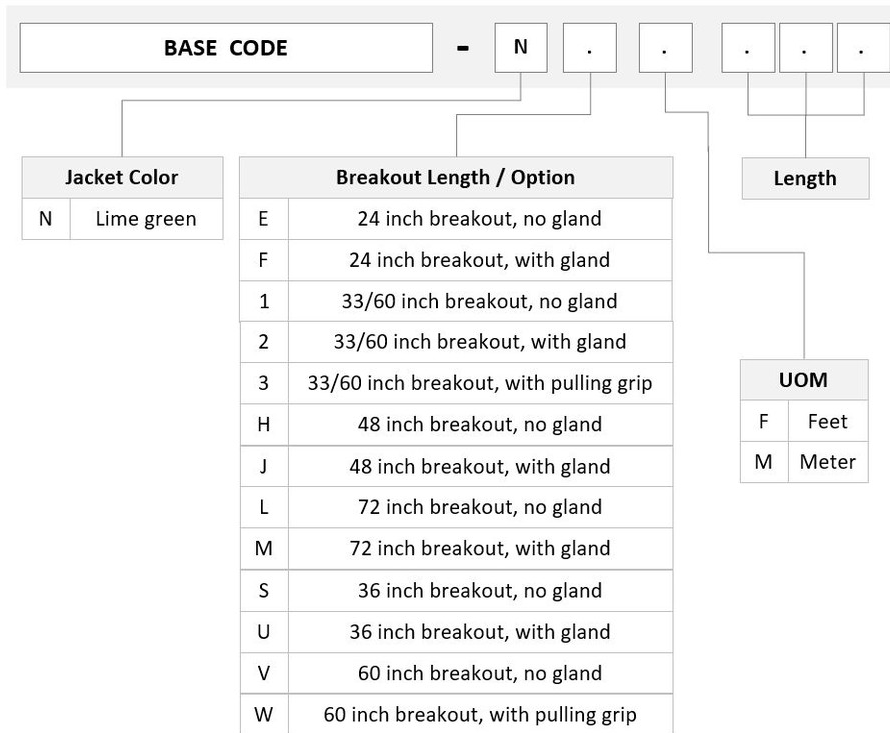

General Specifications

Color, boot A	Black
Color, connector A	Black
Color, boot B	Blue
Color, connector B	Black
Construction Type	Stranded
Furcation Color	Lime green
Interface, Connector A	MPO-12/UPC Male
Interface, Connector B	LC/UPC
Interface Feature, connector B	ULL
Jacket Color	Lime green
Polarity	Method B Enhanced (ULL)
Fibers per Subunit, quantity	12
Total Fibers, quantity	96

Dimensions

Cable Assembly Length Range (m)	3 – 999
--	---------

ULVMXLCCL

Cable Assembly Length Range (ft)

10 – 999

Ordering Tree

Optical Specifications

Fiber Mode Multimode
Fiber Type OM5, LazrSPEED®