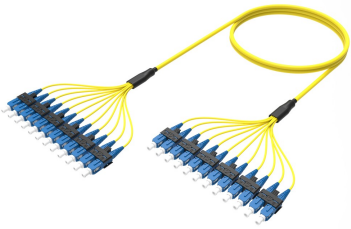

Base Product

Ultra Low Loss ULL TeraSPEED® SC/UPC to SC/UPC Ruggedized fanout Cable, 12-Fiber, Plenum, 12 fiber PmP 2.0 mm Dca

Product Classification

Regional Availability	Asia Australia/New Zealand Europe Latin America Middle East/Africa North America
Portfolio	CommScope®
Product Type	Ruggedized fanout
Product Brand	SYSTIMAX ULL
Ordering Note	For additional jacket colors, please contact a CommScope Sales Representative For lengths greater than 999 ft (304 m), orders must be in meters Minimum length may vary based on cable configuration

General Specifications

Color, boot A	Blue
Color, connector A	Green
Color, boot B	Blue
Color, connector B	Blue
Construction Type	Stranded
Furcation Color	Yellow
Interface, Connector A	SC/UPC
Interface Feature, connector A	ULL
Interface, Connector B	SC/UPC
Interface Feature, connector B	ULL
Jacket Color	Yellow
Fibers per Subunit, quantity	12
Total Fibers, quantity	12