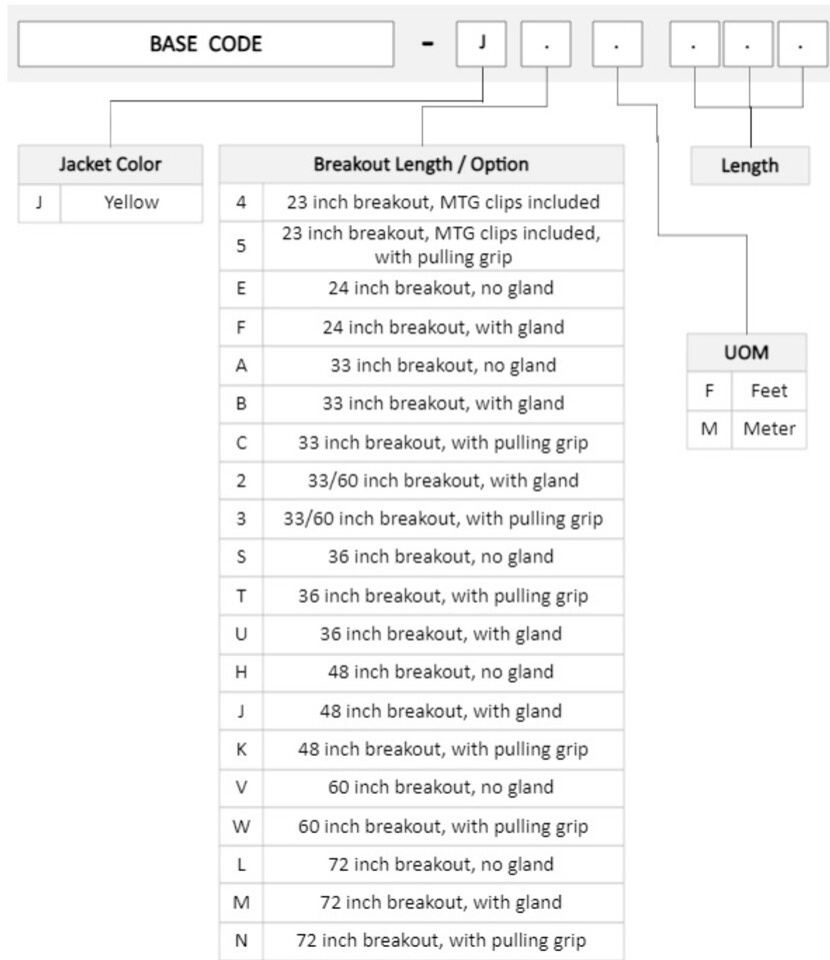

ULGMXLUCL

Base Product

Ultra Low Loss ULL TeraSPEED® MPO(Pinned) to LC/UPC Uniboot Ruggedized fanout Cable, 96-Fiber, Plenum, 12 fiber PmP 2.0 mm Dca

Product Classification

Regional Availability	Asia Australia/New Zealand Europe Latin America Middle East/Africa North America
Portfolio	CommScope®
Product Type	Ruggedized fanout
Product Brand	SYSTEMAX ULL
Ordering Note	For additional jacket colors, please contact a CommScope Sales Representative For lengths greater than 999 ft (304 m), orders must be in meters Minimum length may vary based on cable configuration

General Specifications

Color, boot A	Black
Color, connector A	Green
Color, boot B	Blue
Color, connector B	Blue
Construction Type	Stranded
Furcation Color	Yellow
Interface, Connector A	MPO-12/APC Male
Interface, Connector B	LC/UPC
Interface Feature, connector B	Uniboot
Jacket Color	Yellow
Polarity	Method B Enhanced (ULL)
Fibers per Subunit, quantity	12
Total Fibers, quantity	96

Dimensions

Cable Assembly Length Range (m)	2 – 999
--	---------

Ordering Tree

Optical Specifications

Fiber Mode

Singlemode

Fiber Type

G.657.A2, TeraSPEED®