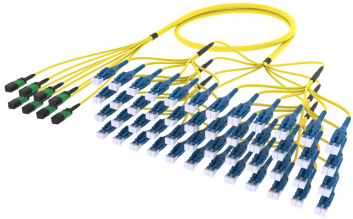

ULGMXLUCL

Base Product

Ultra Low Loss ULL TeraSPEED® MPO(Pinned) to LC/UPC Uniboot Ruggedized fanout Cable, 96-Fiber, Plenum, 12 fiber PmP 2.0 mm Dca

Product Classification

Regional Availability	Asia Australia/New Zealand Europe Latin America Middle East/Africa North America
Portfolio	CommScope®
Product Type	Ruggedized fanout
Product Brand	SYSTEMAX ULL
Ordering Note	For additional jacket colors, please contact a CommScope Sales Representative For lengths greater than 999 ft (304 m), orders must be in meters Minimum length may vary based on cable configuration

General Specifications

Color, boot A	Black
Color, connector A	Green
Color, boot B	Blue
Color, connector B	Blue
Construction Type	Stranded
Furcation Color	Yellow
Interface, Connector A	MPO-12/APC Male
Interface, Connector B	LC/UPC
Interface Feature, connector B	Uniboot
Jacket Color	Yellow
Polarity	Method B Enhanced (ULL)
Fibers per Subunit, quantity	12
Total Fibers, quantity	96

Dimensions

Cable Assembly Length Range (m)	2 – 999
--	---------

Ordering Tree

Optical Specifications

Fiber Mode

Singlemode

Fiber Type

G.657.A2, TeraSPEED®

Included Products

760242059 P-096-MP-8G-F12YL/20T	- Fiber Indoor Cable, Plenum MPO Trunk, 96 fiber multi-unit with 12 fiber subunits, Singlemode G. 657.A2/B2, Gel-free, Feet jacket marking, Yellow jacket color
860658160	- LC/UPC Uniboot Connector, Singlemode, Blue
860659010	- MPO-12, ULTRA LOW LOSS, MALE, Singlemode, GREEN, 2mm