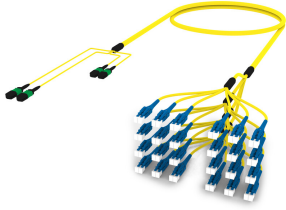

## Base Product

Ultra Low Loss ULL TeraSPEED® MPO(Pinned) to LC/UPC Uniboot Ruggedized fanout Cable, 48-Fiber, Plenum, 12 fiber PmP 2.0 mm Dca

### Cable Assembly Length Range (ft)

7 – 999