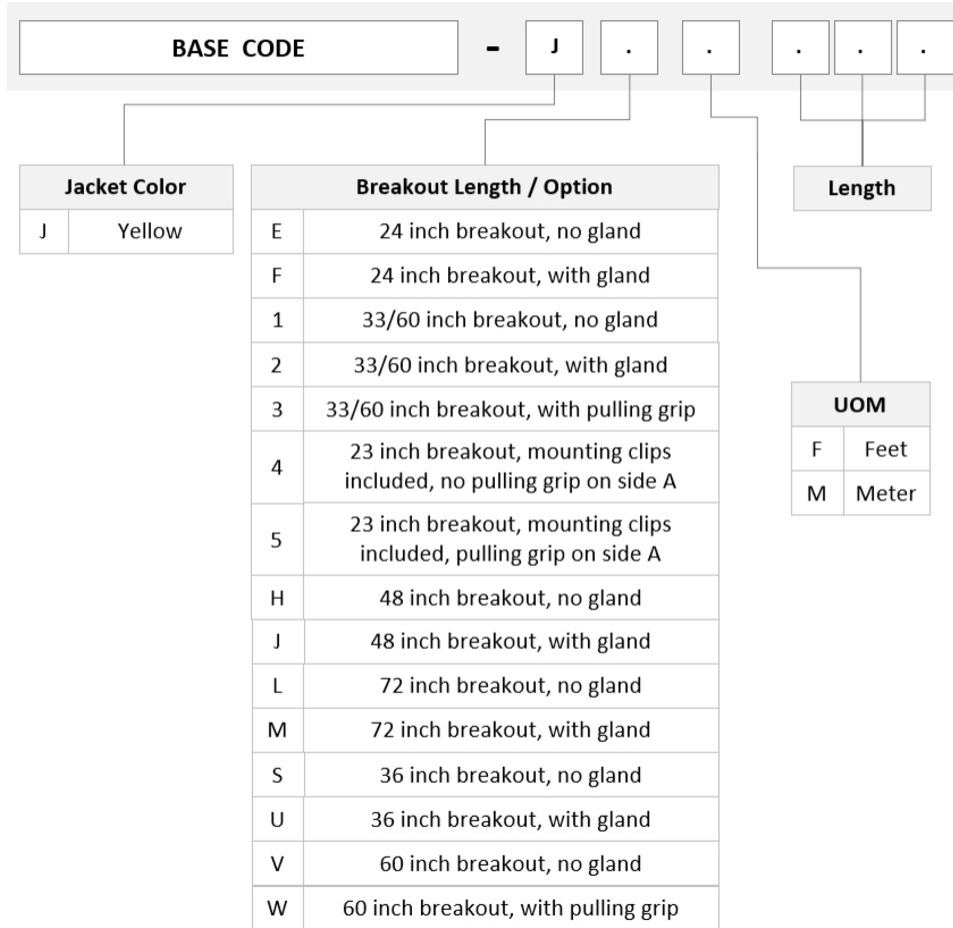

ULGMXLUCG

Base Product

Ultra Low Loss ULL TeraSPEED® MPO(Pinned) to LC/UPC Uniboot Ruggedized fanout Cable, 36-Fiber, Plenum, 12 fiber PmP 2.0 mm Dca

Product Classification

Regional Availability	Asia Australia/New Zealand Europe Latin America Middle East/Africa North America
Portfolio	CommScope®
Product Type	Ruggedized fanout
Product Brand	SYSTEMAX ULL
Ordering Note	For additional jacket colors, please contact a CommScope Sales Representative For lengths greater than 999 ft (304 m), orders must be in meters Minimum length may vary based on cable configuration

General Specifications

Color, boot A	Black
Color, connector A	Green
Color, boot B	Blue
Color, connector B	Blue
Construction Type	Stranded
Furcation Color	Yellow
Interface, Connector A	MPO-12/APC Male
Interface, Connector B	LC/UPC
Interface Feature, connector B	Uniboot
Jacket Color	Yellow
Polarity	Method B Enhanced (ULL)
Fibers per Subunit, quantity	12
Total Fibers, quantity	36

Dimensions

Cable Assembly Length Range (m)	3 – 999
--	---------

Ordering Tree

Optical Specifications

Fiber Mode	Singlemode
Fiber Type	G.657.A2, TeraSPEED®

Environmental Specifications

Operating Temperature	-10 °C to +60 °C (+14 °F to +140 °F)
EN50575 CPR Cable EuroClass Fire Performance	Dca
Environmental Space	Indoor Plenum