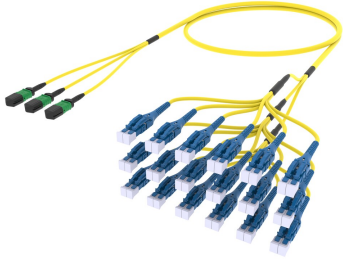

ULGMXLUCG

Base Product

Ultra Low Loss ULL TeraSPEED® MPO(Pinned) to LC/UPC Uniboot Ruggedized fanout Cable, 36-Fiber, Plenum, 12 fiber PmP 2.0 mm Dca

Product Classification

Regional Availability	Asia Australia/New Zealand Europe Latin America Middle East/Africa North America
Portfolio	CommScope®
Product Type	Ruggedized fanout
Product Brand	SYSTEMAX ULL
Ordering Note	For additional jacket colors, please contact a CommScope Sales Representative For lengths greater than 999 ft (304 m), orders must be in meters Minimum length may vary based on cable configuration

General Specifications

Color, boot A	Black
Color, connector A	Green
Color, boot B	Blue
Color, connector B	Blue
Construction Type	Stranded
Furcation Color	Yellow
Interface, Connector A	MPO-12/APC Male
Interface, Connector B	LC/UPC
Interface Feature, connector B	Uniboot
Jacket Color	Yellow
Polarity	Method B Enhanced (ULL)
Fibers per Subunit, quantity	12
Total Fibers, quantity	36

Dimensions

Cable Assembly Length Range (m)	3 – 999
--	---------

Ordering Tree

Optical Specifications

Fiber Mode	Singlemode
Fiber Type	G.657.A2, TeraSPEED®

Environmental Specifications

Operating Temperature	-10 °C to +60 °C (+14 °F to +140 °F)
EN50575 CPR Cable EuroClass Fire Performance	Dca
Environmental Space	Indoor Plenum

Included Products

760242053	-	Fiber indoor cable, Plenum MPO Trunk, 36 fiber multi-unit with 12 fiber subunits, Singlemode G.
P-036-MP-8G-F12YL/20T		657.A2/B2, Feet jacket marking, Yellow jacket color
860658160	-	LC/UPC Uniboot Connector, Singlemode, Blue
860659010	-	MPO-12, ULTRA LOW LOSS, MALE, Singlemode, GREEN, 2mm